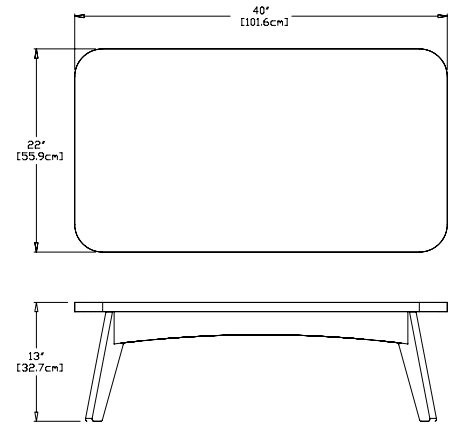

sunset: color code OR

round

SKU: SA-CRD-(color code)

dimensions:

width: 36" (91.4cm)
depth: 36" (91.4cm)
height: 13" (32.7cm)

weight:

52 lbs (23.6kg)

416
reclaimed
milk jugs

shipping dimensions: 36" × 6" × 36"
shipping weight: 60 lbs (27.2kg)

rectangle

SKU: SA-CRC-(color code)

dimensions:

width: 40" (101.6cm)
depth: 22" (55.9cm)
height: 13" (32.7cm)

weight:

41 lbs (18.9kg)

328
reclaimed
milk jugs

shipping dimensions: 24" × 4" × 48"
shipping weight: 48 lbs (21.8kg)

oval

SKU: SA-CO-(color code)

dimensions:

width: 42" (106.7cm)
depth: 23" (58.4cm)
height: 13" (32.7cm)

weight:

37 lbs (16.8kg)

296
reclaimed
milk jugs

shipping dimensions: 24" × 4" × 48"
shipping weight: 42 lbs (19.1kg)