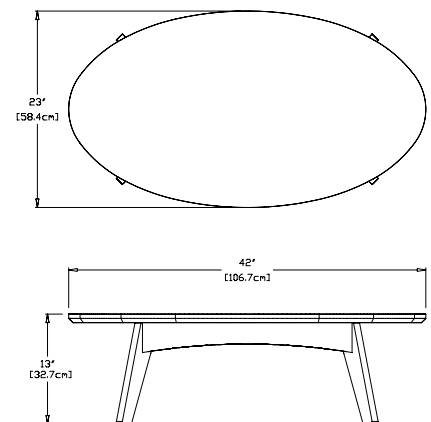

sunset: color code OR

round

SKU: SA-CRD-(color code)

dimensions:

width: 36" (91.4cm)
depth: 36" (91.4cm)
height: 13" (32.7cm)

weight:

52 lbs (23.6kg)

416
reclaimed
milk jugs

shipping dimensions: 36" × 6" × 36"
shipping weight: 60 lbs (27.2kg)

rectangle

SKU: SA-CRC-(color code)

dimensions:

width: 40" (101.6cm)
depth: 22" (55.9cm)
height: 13" (32.7cm)

weight:

41 lbs (18.9kg)

328
reclaimed
milk jugs

shipping dimensions: 24" × 4" × 48"
shipping weight: 48 lbs (21.8kg)

oval

SKU: SA-CO-(color code)

dimensions:

width: 42" (106.7cm)
depth: 23" (58.4cm)
height: 13" (32.7cm)

weight:

37 lbs (16.8kg)

296
reclaimed
milk jugs

shipping dimensions: 24" × 4" × 48"
shipping weight: 42 lbs (19.1kg)