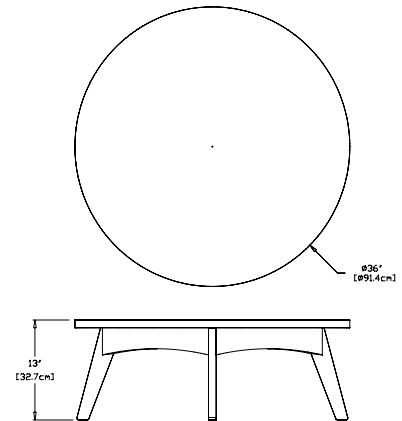

sunset: color code OR

round

SKU: SA-CRD-(color code)

dimensions:

width: 36" (91.4cm)
depth: 36" (91.4cm)
height: 13" (32.7cm)

weight:

52 lbs (23.6kg)

416
reclaimed
milk jugs

shipping dimensions: 36" × 6" × 36"
shipping weight: 60 lbs (27.2kg)

rectangle

SKU: SA-CRC-(color code)

dimensions:

width: 40" (101.6cm)
depth: 22" (55.9cm)
height: 13" (32.7cm)

weight:

41 lbs (18.9kg)

328
reclaimed
milk jugs

shipping dimensions: 24" × 4" × 48"
shipping weight: 48 lbs (21.8kg)

oval

SKU: SA-CO-(color code)

dimensions:

width: 42" (106.7cm)
depth: 23" (58.4cm)
height: 13" (32.7cm)

weight:

37 lbs (16.8kg)

296
reclaimed
milk jugs

shipping dimensions: 24" × 4" × 48"
shipping weight: 42 lbs (19.1kg)