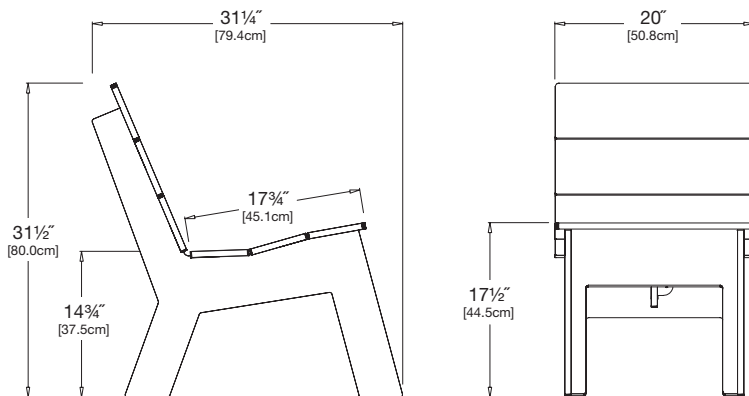

driftwood: LG-FC-DW