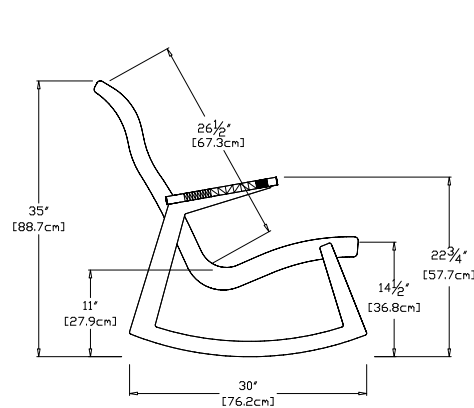

dimensions:
width: 27.5" (69.5cm)
depth: 29.25" (74.0cm)
height: 34.75" (88.4cm)

weight:
44 lbs (20.0kg)
use with:
rapson ottoman

352 reclaimed milk jugs

shipping dimensions: 24" x 32" x 32"
shipping weight: 60 lbs (27.2kg)

rapson rocking chair

SKU: RR-HBR-(color code)

dimensions:
width: 27.5" (69.5cm)
depth: 30" (76.2cm)
height: 35" (88.7cm)

weight:
45 lbs (20.4kg)
use with:
rapson ottoman

360 reclaimed milk jugs

shipping dimensions: 24" x 32" x 32"
shipping weight: 62 lbs (28.1kg)