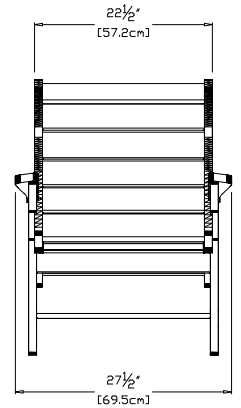

dimensions:
width: 27.5" (69.5cm)
depth: 29.25" (74.0cm)
height: 34.75" (88.4cm)

weight:
44 lbs (20.0kg)
use with:
rapson ottoman

352 reclaimed milk jugs

shipping dimensions: 24" x 32" x 32"
shipping weight: 60 lbs (27.2kg)

rapson rocking chair

SKU: RR-HBR-(color code)

dimensions:
width: 27.5" (69.5cm)
depth: 30" (76.2cm)
height: 35" (88.7cm)

weight:
45 lbs (20.4kg)
use with:
rapson ottoman

360 reclaimed milk jugs

shipping dimensions: 24" x 32" x 32"
shipping weight: 62 lbs (28.1kg)