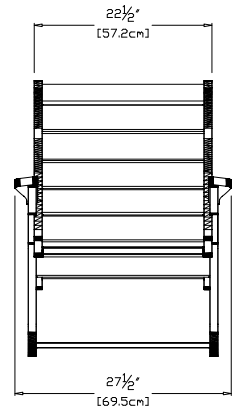

dimensions:
width: 27.5" (69.5cm)
depth: 29.25" (74.0cm)
height: 34.75" (88.4cm)

weight:
44 lbs (20.0kg)
use with:
rapson ottoman

352 reclaimed milk jugs

shipping dimensions: 24" x 32" x 32"
shipping weight: 60 lbs (27.2kg)

rapson rocking chair

SKU: RR-HBR-(color code)

dimensions:
width: 27.5" (69.5cm)
depth: 30" (76.2cm)
height: 35" (88.7cm)

weight:
45 lbs (20.4kg)
use with:
rapson ottoman

360 reclaimed milk jugs

shipping dimensions: 24" x 32" x 32"
shipping weight: 62 lbs (28.1kg)