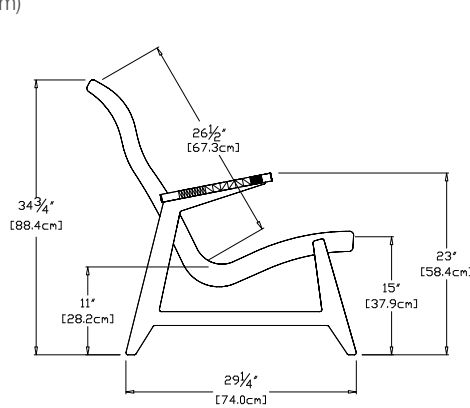

collection:
ralph rapson
material:
100% recycled
HDPE

product details: see backside

shipped knocked down
some assembly required

sky: color code SB

sunset: color code OR

rapson lounge chair

SKU: RR-HBL-(color code)

dimensions:
width: 27.5" (69.5cm)
depth: 29.25" (74.0cm)
height: 34.75" (88.4cm)

weight:
44 lbs (20.0kg)
use with:
rapson ottoman

352 reclaimed milk jugs

shipping dimensions: 24" x 32" x 32"
shipping weight: 60 lbs (27.2kg)

rapson rocking chair

SKU: RR-HBR-(color code)

dimensions:
width: 27.5" (69.5cm)
depth: 30" (76.2cm)
height: 35" (88.7cm)

weight:
45 lbs (20.4kg)
use with:
rapson ottoman

360 reclaimed milk jugs

shipping dimensions: 24" x 32" x 32"
shipping weight: 62 lbs (28.1kg)