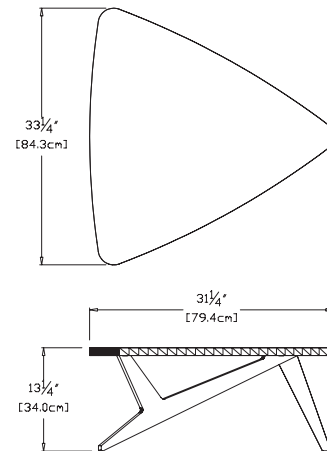

flat pack shipped
some assembly required

sky: color code SB

sunset: color code OR

bolinas cocktail table

SKU: SA-BCT-(color code)

dimensions:
width: 72" (182.9cm)
depth: 24" (61.0cm)
height: 12" (30.5cm)

weight:
45 lbs (20.2kg)

collection:
satellite

shipping dimensions: 25" × 5.5" × 73"
shipping weight: 49 lbs (22.2kg)

rapson cocktail table

SKU: RR-CT-(color code)

dimensions:
width: 33.25" (84.3cm)
depth: 31.25" (79.4cm)
height: 13.25" (34.0cm)

weight:
27.5 lbs (12.5kg)

collection:
ralph rapson

shipping dimensions: 24" × 4" × 48"
shipping weight: 48 lbs (21.8kg)

go coffee table

SKU: GO-CT-(color code)

dimensions:
width: 38" (96.5cm)
depth: 18" (45.7cm)
height: 15" (38.3cm)

weight:
57 lbs (25.9kg)

collection:
go

shipping dimensions: 18" × 4" × 48"
shipping weight: 62 lbs (28.1kg)