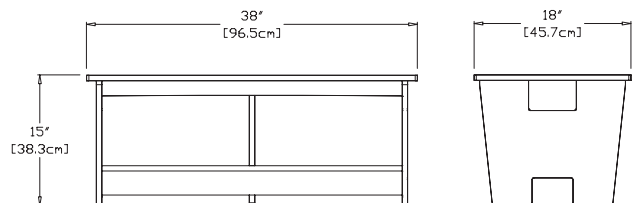

flat pack shipped
some assembly required

sky: color code SB

sunset: color code OR

bolinas cocktail table

SKU: SA-BCT-(color code)

dimensions:
width: 72" (182.9cm)
depth: 24" (61.0cm)
height: 12" (30.5cm)

weight:
45 lbs (20.2kg)

collection:
satellite

shipping dimensions: 25" × 5.5" × 73"
shipping weight: 49 lbs (22.2kg)

rapson cocktail table

SKU: RR-CT-(color code)

dimensions:
width: 33.25" (84.3cm)
depth: 31.25" (79.4cm)
height: 13.25" (34.0cm)

weight:
27.5 lbs (12.5kg)

collection:
ralph rapson

shipping dimensions: 24" × 4" × 48"
shipping weight: 48 lbs (21.8kg)

go coffee table

SKU: GO-CT-(color code)

dimensions:
width: 38" (96.5cm)
depth: 18" (45.7cm)
height: 15" (38.3cm)

weight:
57 lbs (25.9kg)

collection:
go

shipping dimensions: 18" × 4" × 48"
shipping weight: 62 lbs (28.1kg)