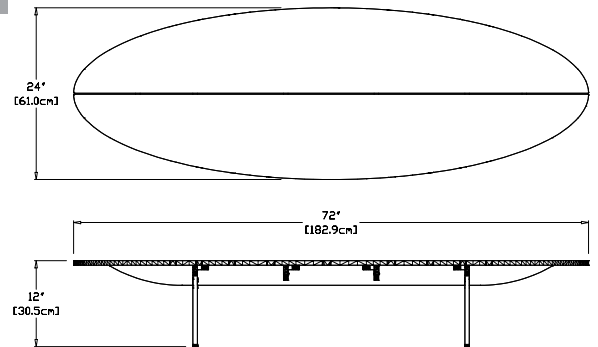

flat pack shipped
some assembly required

sky: color code SB

sunset: color code OR

bolinas cocktail table

SKU: SA-BCT-(color code)

dimensions:
width: 72" (182.9cm)
depth: 24" (61.0cm)
height: 12" (30.5cm)

weight:
45 lbs (20.2kg)

collection:
satellite

shipping dimensions: 25" × 5.5" × 73"
shipping weight: 49 lbs (22.2kg)

rapson cocktail table

SKU: RR-CT-(color code)

dimensions:
width: 33.25" (84.3cm)
depth: 31.25" (79.4cm)
height: 13.25" (34.0cm)

weight:
27.5 lbs (12.5kg)

collection:
ralph rapson

shipping dimensions: 24" × 4" × 48"
shipping weight: 48 lbs (21.8kg)

go coffee table

SKU: GO-CT-(color code)

dimensions:
width: 38" (96.5cm)
depth: 18" (45.7cm)
height: 15" (38.3cm)

weight:
57 lbs (25.9kg)

collection:
go

shipping dimensions: 18" × 4" × 48"
shipping weight: 62 lbs (28.1kg)