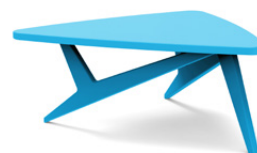

bolinas cocktail table

black: color code BL

cloud: color code CW

rapson cocktail table

leaf: color code LG

apple: color code AR

go coffee table

driftwood: color code DW

navy blue: color code NB

charcoal: color code CG

also available: side tables

collection:

satellite

material:

100% recycled
HDPE

product details: see backside

flat pack shipped
some assembly required

sky: color code SB

sunset: color code OR

bolinas cocktail table

SKU: SA-BCT-(color code)

dimensions:
width: 72" (182.9cm)
depth: 24" (61.0cm)
height: 12" (30.5cm)

weight:
45 lbs (20.2kg)

collection:
satellite

shipping dimensions: 25" × 5.5" × 73"
shipping weight: 49 lbs (22.2kg)

rapson cocktail table

SKU: RR-CT-(color code)

dimensions:
width: 33.25" (84.3cm)
depth: 31.25" (79.4cm)
height: 13.25" (34.0cm)