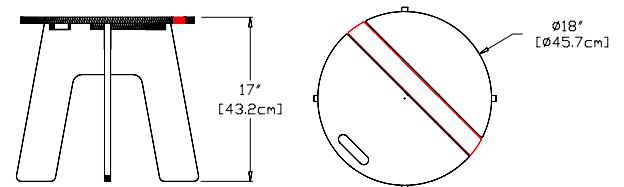

shipping dimensions: 28" x 17" x 5"
shipping weight: 30 lbs (13.6kg)