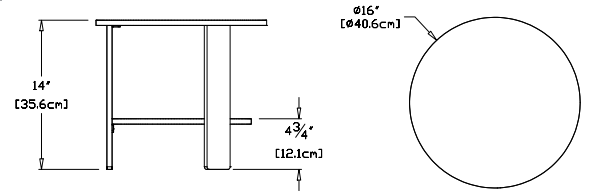

product details: see backside

flat pack shipped
some assembly required

lollygagger side table

SKU: LC-LST-(color code)

dimensions:
width: 16" (40.6cm)
depth: 16" (40.6cm)
height: 14" (35.6cm)

weight:
8 lbs (3.6kg)

collection:
lollygagger

shipping dimensions: 18" x 18" x 4"
shipping weight: 9.6 lbs (4.4kg)

lollygagger end table

SKU: LC-ET-(color code)

dimensions:
width: 19" (48.3cm)
depth: 19" (48.3cm)
height: 17.5" (44.5cm)

weight:
13 lbs (5.9kg)

collection:
lollygagger

shipping dimensions: 20.5" x 20.5" x 4.5"
shipping weight: 16 lbs (7.3kg)

rapson side table

SKU: RR-ST-(color code)

dimensions:
width: 18.5" (46.9cm)
depth: 20" (50.6cm)
height: 16" (40.6cm)

weight:
10 lbs (4.5kg)

collection:
rapson

shipping dimensions: 20" x 20" x 4"
shipping weight: 12 lbs (5.4kg)

racer side car

select color options only: CG BL CW LG CB AR SB NB

SKU: RC-RSC-(color code)

dimensions:
width: 18" (45.7cm)
depth: 18" (45.7cm)
height: 17" (43.2cm)