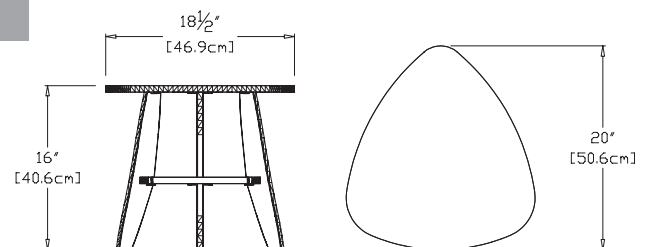

product details: see backside

flat pack shipped
some assembly required

lollygagger side table

SKU: LC-LST-(color code)

dimensions:
width: 16" (40.6cm)
depth: 16" (40.6cm)
height: 14" (35.6cm)

weight:
8 lbs (3.6kg)

collection:
lollygagger

shipping dimensions: 18" x 18" x 4"
shipping weight: 9.6 lbs (4.4kg)

lollygagger end table

SKU: LC-ET-(color code)

dimensions:
width: 19" (48.3cm)
depth: 19" (48.3cm)
height: 17.5" (44.5cm)

weight:
13 lbs (5.9kg)

collection:
lollygagger

shipping dimensions: 20.5" x 20.5" x 4.5"
shipping weight: 16 lbs (7.3kg)

rapson side table

SKU: RR-ST-(color code)

dimensions:
width: 18.5" (46.9cm)
depth: 20" (50.6cm)
height: 16" (40.6cm)

weight:
10 lbs (4.5kg)

collection:
rapson

shipping dimensions: 20" x 20" x 4"
shipping weight: 12 lbs (5.4kg)

racer side car

select color options only: CG BL CW LG CB AR SB NB

SKU: RC-RSC-(color code)

dimensions:
width: 18" (45.7cm)
depth: 18" (45.7cm)
height: 17" (43.2cm)