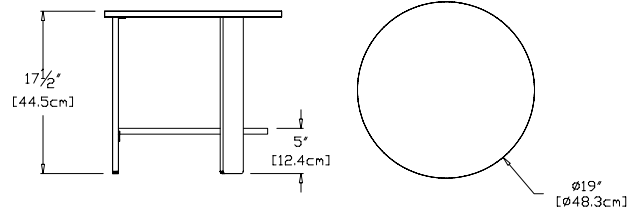

product details: see backside

flat pack shipped
some assembly required

lollygagger side table

SKU: LC-LST-(color code)

dimensions:
width: 16" (40.6cm)
depth: 16" (40.6cm)
height: 14" (35.6cm)

weight:
8 lbs (3.6kg)

collection:
lollygagger

shipping dimensions: 18" x 18" x 4"
shipping weight: 9.6 lbs (4.4kg)

lollygagger end table

SKU: LC-ET-(color code)

dimensions:
width: 19" (48.3cm)
depth: 19" (48.3cm)
height: 17.5" (44.5cm)

weight:
13 lbs (5.9kg)

collection:
lollygagger

shipping dimensions: 20.5" x 20.5" x 4.5"
shipping weight: 16 lbs (7.3kg)

rapson side table

SKU: RR-ST-(color code)

dimensions:
width: 18.5" (46.9cm)
depth: 20" (50.6cm)
height: 16" (40.6cm)

weight:
10 lbs (4.5kg)

collection:
rapson

shipping dimensions: 20" x 20" x 4"
shipping weight: 12 lbs (5.4kg)

racer side car

select color options only: CG BL CW LG CB AR SB NB

SKU: RC-RSC-(color code)

dimensions:
width: 18" (45.7cm)
depth: 18" (45.7cm)
height: 17" (43.2cm)