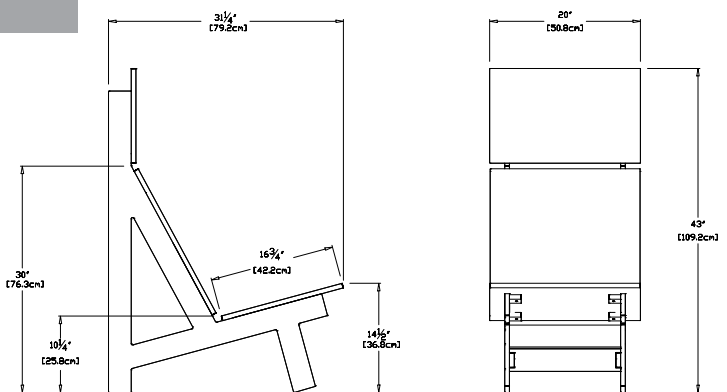

taavi

SKU: SC-TA-(color code)

dimensions:
width: 24" (61.0cm)
depth: 30" (76.1cm)
height: 25.5" (65.0cm)

weight:
32 lbs (14.5kg)

 **256**
reclaimed
milk jugs

shipping dimensions: 30" x 6" x 30"
shipping weight: 43 lbs (19.5kg)

gladys

SKU: SC-GL-(color code)

dimensions:
width: 20" (50.8cm)
depth: 31.25" (79.2cm)
height: 43" (109.2cm)

weight:
41 lbs (18.6kg)

 **328**
reclaimed
milk jugs

shipping dimensions: 46" x 6" x 35"
shipping weight: 45 lbs (20.4kg)

silo

SKU: SC-SI-(color code)

dimensions:
width: 22" (55.9cm)
depth: 28" (71.1cm)
height: 27.5" (111.1cm)

weight:
67 lbs (30.4kg)

 **536**
reclaimed
milk jugs

shipping dimensions: 28" x 5.5" x 38"
shipping weight: 71 lbs (32.2kg)