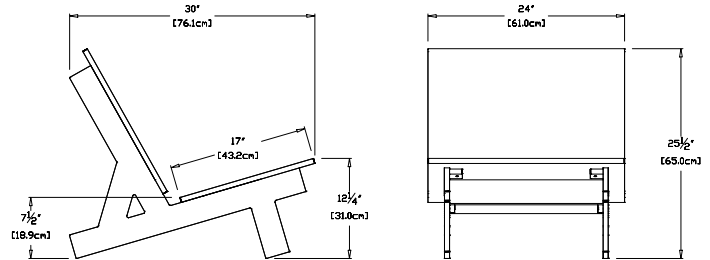

taavi

SKU: SC-TA-(color code)

dimensions:
width: 24" (61.0cm)
depth: 30" (76.1cm)
height: 25.5" (65.0cm)

weight:
32 lbs (14.5kg)

 **256**
reclaimed
milk jugs

shipping dimensions: 30" x 6" x 30"
shipping weight: 43 lbs (19.5kg)

gladys

SKU: SC-GL-(color code)

dimensions:
width: 20" (50.8cm)
depth: 31.25" (79.2cm)
height: 43" (109.2cm)

weight:
41 lbs (18.6kg)

 **328**
reclaimed
milk jugs

shipping dimensions: 46" x 6" x 35"
shipping weight: 45 lbs (20.4kg)

silo

SKU: SC-SI-(color code)

dimensions:
width: 22" (55.9cm)
depth: 28" (71.1cm)
height: 27.5" (111.1cm)

weight:
67 lbs (30.4kg)

 **536**
reclaimed
milk jugs

shipping dimensions: 28" x 5.5" x 38"
shipping weight: 71 lbs (32.2kg)