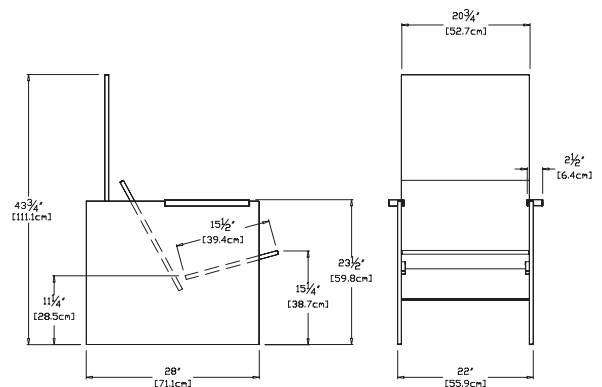

taavi

SKU: SC-TA-(color code)

dimensions:
width: 24" (61.0cm)
depth: 30" (76.1cm)
height: 25.5" (65.0cm)

weight:
32 lbs (14.5kg)

 **256**
reclaimed
milk jugs

shipping dimensions: 30" x 6" x 30"
shipping weight: 43 lbs (19.5kg)

gladys

SKU: SC-GL-(color code)

dimensions:
width: 20" (50.8cm)
depth: 31.25" (79.2cm)
height: 43" (109.2cm)

weight:
41 lbs (18.6kg)

 **328**
reclaimed
milk jugs

shipping dimensions: 46" x 6" x 35"
shipping weight: 45 lbs (20.4kg)

silo

SKU: SC-SI-(color code)

dimensions:
width: 22" (55.9cm)
depth: 28" (71.1cm)
height: 27.5" (111.1cm)

weight:
67 lbs (30.4kg)

 **536**
reclaimed
milk jugs

shipping dimensions: 28" x 5.5" x 38"
shipping weight: 71 lbs (32.2kg)