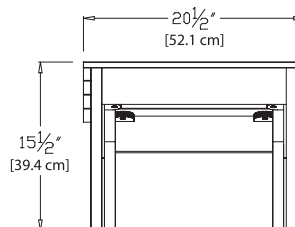

SKU: NO-NO90-(color code)

dimensions:
width: 17.5" (44.5cm)
depth: 22" (56.0cm)
height: 14" (35.3cm)

weight:
12 lbs (5.4kg)

use with:
no. 9 chair or sofa

shipping dimensions: 24" x 14" x 4"
shipping weight: 14 lbs (6.4kg)

lollygagger ottoman

SKU: LG-LO-(color code)

dimensions:
width: 16" (40.6cm)
depth: 16" (40.6cm)
height: 9" (23.0cm)

weight:
9 lbs (4.1kg)

use with:
lollygagger chairs or sofas

shipping dimensions: 22" x 10" x 4"
shipping weight: 10.5 lbs (4.8kg)

deck chair ottoman

SKU: LG-DCO-(color code)

dimensions:
width: 20.5" (52.0cm)
depth: 21.75" (55.2cm)
height: 15.5" (39.4cm)

weight:
17.5 lbs (7.9kg)

use with:
deck chair

shipping dimensions: 22" x 10" x 4"
shipping weight: 19 lbs (8.6kg)