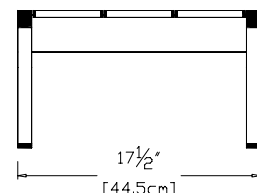

SKU: NO-NO90-(color code)

dimensions:
width: 17.5" (44.5cm)
depth: 22" (56.0cm)
height: 14" (35.3cm)

weight:
12 lbs (5.4kg)

use with:
no. 9 chair or sofa

shipping dimensions: 24" x 14" x 4"
shipping weight: 14 lbs (6.4kg)

lollygagger ottoman

SKU: LG-LO-(color code)

dimensions:
width: 16" (40.6cm)
depth: 16" (40.6cm)
height: 9" (23.0cm)

weight:
9 lbs (4.1kg)

use with:
lollygagger chairs or sofas

shipping dimensions: 22" x 10" x 4"
shipping weight: 10.5 lbs (4.8kg)

deck chair ottoman

SKU: LG-DCO-(color code)

dimensions:
width: 20.5" (52.0cm)
depth: 21.75" (55.2cm)
height: 15.5" (39.4cm)

weight:
17.5 lbs (7.9kg)

use with:
deck chair

shipping dimensions: 22" x 10" x 4"
shipping weight: 19 lbs (8.6kg)