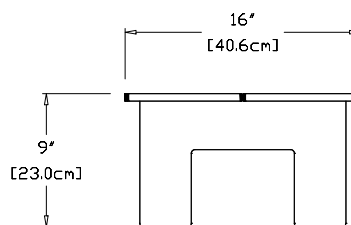

SKU: NO-NO90-(color code)

dimensions:
width: 17.5" (44.5cm)
depth: 22" (56.0cm)
height: 14" (35.3cm)

weight:
12 lbs (5.4kg)

use with:
no. 9 chair or sofa

shipping dimensions: 24" x 14" x 4"
shipping weight: 14 lbs (6.4kg)

lollygagger ottoman

SKU: LG-LO-(color code)

dimensions:
width: 16" (40.6cm)
depth: 16" (40.6cm)
height: 9" (23.0cm)

weight:
9 lbs (4.1kg)

use with:
lollygagger chairs or sofas

shipping dimensions: 22" x 10" x 4"
shipping weight: 10.5 lbs (4.8kg)

deck chair ottoman

SKU: LG-DCO-(color code)

dimensions:
width: 20.5" (52.0cm)
depth: 21.75" (55.2cm)
height: 15.5" (39.4cm)

weight:
17.5 lbs (7.9kg)

use with:
deck chair

shipping dimensions: 22" x 10" x 4"
shipping weight: 19 lbs (8.6kg)