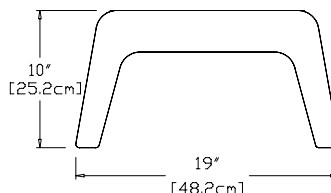

SKU: NO-NO90-(color code)

dimensions:
width: 17.5" (44.5cm)
depth: 22" (56.0cm)
height: 14" (35.3cm)

weight:
12 lbs (5.4kg)

use with:
no. 9 chair or sofa

shipping dimensions: 24" x 14" x 4"
shipping weight: 14 lbs (6.4kg)

lollygagger ottoman

SKU: LG-LO-(color code)

dimensions:
width: 16" (40.6cm)
depth: 16" (40.6cm)
height: 9" (23.0cm)

weight:
9 lbs (4.1kg)

use with:
lollygagger chairs or sofas

shipping dimensions: 22" x 10" x 4"
shipping weight: 10.5 lbs (4.8kg)

deck chair ottoman

SKU: LG-DCO-(color code)

dimensions:
width: 20.5" (52.0cm)
depth: 21.75" (55.2cm)
height: 15.5" (39.4cm)

weight:
17.5 lbs (7.9kg)

use with:
deck chair

shipping dimensions: 22" x 10" x 4"
shipping weight: 19 lbs (8.6kg)