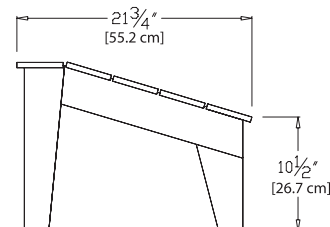

SKU: NO-NO90-(color code)

dimensions:
width: 17.5" (44.5cm)
depth: 22" (56.0cm)
height: 14" (35.3cm)

weight:
12 lbs (5.4kg)

use with:
no. 9 chair or sofa

shipping dimensions: 24" x 14" x 4"
shipping weight: 14 lbs (6.4kg)

lollygagger ottoman

SKU: LG-LO-(color code)

dimensions:
width: 16" (40.6cm)
depth: 16" (40.6cm)
height: 9" (23.0cm)

weight:
9 lbs (4.1kg)

use with:
lollygagger chairs or sofas

shipping dimensions: 22" x 10" x 4"
shipping weight: 10.5 lbs (4.8kg)

deck chair ottoman

SKU: LG-DCO-(color code)

dimensions:
width: 20.5" (52.0cm)
depth: 21.75" (55.2cm)
height: 15.5" (39.4cm)

weight:
17.5 lbs (7.9kg)

use with:
deck chair

shipping dimensions: 22" x 10" x 4"
shipping weight: 19 lbs (8.6kg)