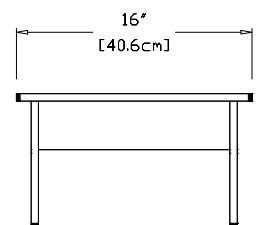

SKU: NO-NO90-(color code)

dimensions:
width: 17.5" (44.5cm)
depth: 22" (56.0cm)
height: 14" (35.3cm)

weight:
12 lbs (5.4kg)

use with:
no. 9 chair or sofa

shipping dimensions: 24" x 14" x 4"
shipping weight: 14 lbs (6.4kg)

lollygagger ottoman

SKU: LG-LO-(color code)

dimensions:
width: 16" (40.6cm)
depth: 16" (40.6cm)
height: 9" (23.0cm)

weight:
9 lbs (4.1kg)

use with:
lollygagger chairs or sofas

shipping dimensions: 22" x 10" x 4"
shipping weight: 10.5 lbs (4.8kg)

deck chair ottoman

SKU: LG-DCO-(color code)

dimensions:
width: 20.5" (52.0cm)
depth: 21.75" (55.2cm)
height: 15.5" (39.4cm)

weight:
17.5 lbs (7.9kg)

use with:
deck chair

shipping dimensions: 22" x 10" x 4"
shipping weight: 19 lbs (8.6kg)