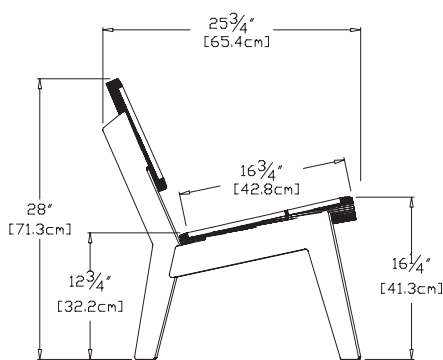

driftwood: LG-LAGO-DW