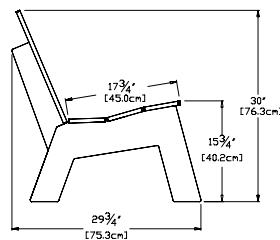

dimensions:

width: 47.75" (121.3cm)
 depth: 29.75" (75.4cm)
 height: 30" (76.3cm)

weight:

60 lbs (27.2kg)

480
 reclaimed
 milk jugs

shipping dimensions: 56" x 6" x 28"

7 foot

SKU: PK-LB7-(color code)

dimensions:

width: 83.75" (212.7cm)
 depth: 29.75" (75.6cm)
 height: 30" (76.3cm)

weight:

101 lbs (45.8kg)

808
 reclaimed
 milk jugs

shipping dimensions: 86" x 6" x 28"
 28" x 17" x 5"