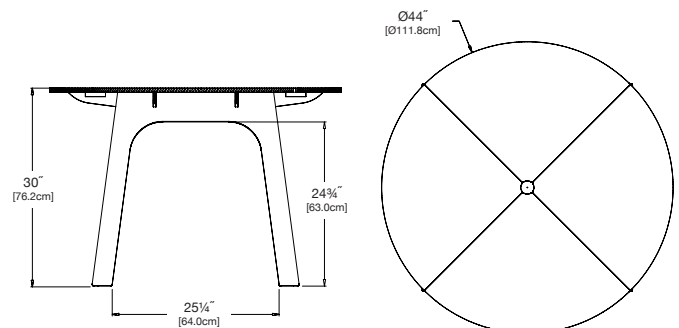

shipping dimensions: 48" x 6" x 46"
shipping weight: 77 lbs (34.9kg)