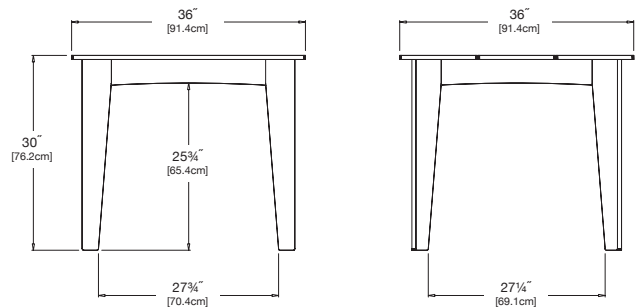

### square table 30

seats 4 = 1 per side

**SKU:** AL-ST30-(color code)

**dimensions:**

width: 30" (76.2cm)  
depth: 30" (76.2cm)  
height: 30" (76.2cm)

**weight:**

47 lbs (21.3kg)

**376**  
reclaimed  
milk jugs

### square table 36

seats 4 = 1 per side

**SKU:** AL-ST36-(color code)

**dimensions:**

width: 36" (91.4cm)  
depth: 36" (91.4cm)  
height: 30" (76.2cm)

**weight:**

59 lbs (26.8kg)

**472**  
reclaimed  
milk jugs

**use with:**

alfresco bench 22  
or dining chairs

**shipping dimensions:** 36" x 12" x 6"  
**shipping weight:** 63 lbs (26.8kg)

### round table 44

seats 4

**SKU:** AL-RT44-(color code)

**dimensions:**

width: 44" (111.8cm)  
depth: 44" (111.8cm)  
height: 30" (76.2cm)

**weight:**

57 lbs (25.9kg)

**456**  
reclaimed  
milk jugs