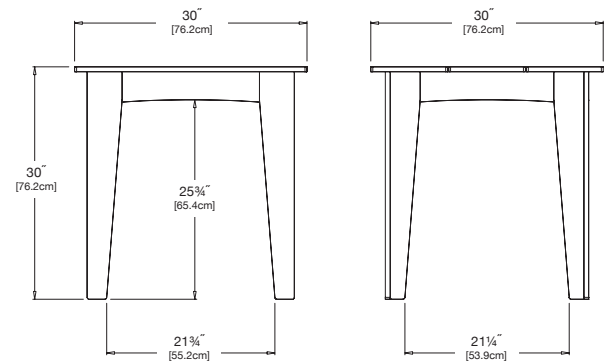

### square table 30

seats 4 = 1 per side

**SKU:** AL-ST30-(color code)

**dimensions:**

width: 30" (76.2cm)  
depth: 30" (76.2cm)  
height: 30" (76.2cm)

**weight:**

47 lbs (21.3kg)

**376**  
reclaimed  
milk jugs

**use with:**

alfresco bench 22  
or dining chairs

**shipping dimensions:** 36" x 12" x 6"  
**shipping weight:** 51 lbs (23.1kg)

### square table 36

seats 4 = 1 per side

**SKU:** AL-ST36-(color code)

**dimensions:**

width: 36" (91.4cm)  
depth: 36" (91.4cm)  
height: 30" (76.2cm)

**weight:**

59 lbs (26.8kg)

**472**  
reclaimed  
milk jugs

### round table 44

seats 4

**SKU:** AL-RT44-(color code)

**dimensions:**

width: 44" (111.8cm)  
depth: 44" (111.8cm)  
height: 30" (76.2cm)

**weight:**

57 lbs (25.9kg)

**456**  
reclaimed  
milk jugs