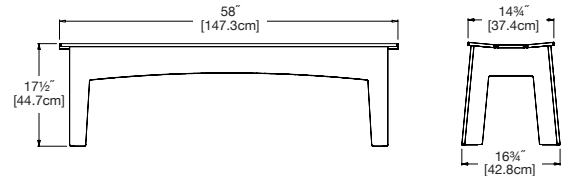

bench 47

SKU: AL-B47-(color code)

dimensions:
width: 47" (119.4cm)
depth: 16.75" (42.8cm)
height: 17.5" (44.7cm)

weight:
36 lbs (16.3kg)

use with:
Table 62 to seat two

288
reclaimed
milk jugs

shipping dimensions: 48" x 18" x 4"
shipping weight: 41 lbs (18.6kg)

bench 58

SKU: AL-B58-(color code)

dimensions:
width: 58" (147.3cm)
depth: 16.75" (42.8cm)
height: 17.5" (44.7cm)

weight:
46 lbs (20.8kg)

use with:
Table 72 to seat three

368
reclaimed
milk jugs

shipping dimensions: 58" x 18" x 4"
shipping weight: 46 lbs (20.9kg)

bench 68

SKU: AL-B68-(color code)

dimensions:
width: 68" (172.7cm)
depth: 14.75" (37.4cm)
height: 17.75" (45.0cm)

weight:
50 lbs (22.7kg)

use with:
Table 82 to seat four

400
reclaimed
milk jugs

shipping dimensions: Pallet
shipping weight: 58 lbs (26.3kg)

bench 81

SKU: AL-B81-(color code)

dimensions:
width: 81" (205.7cm)
depth: 14.75" (37.4cm)
height: 17.75" (45.0cm)

weight:
69 lbs (31.3kg)

use with:
Table 95 to seat five

552
reclaimed
milk jugs

shipping dimensions: Pallet
shipping weight: 78 lbs (35.4kg)