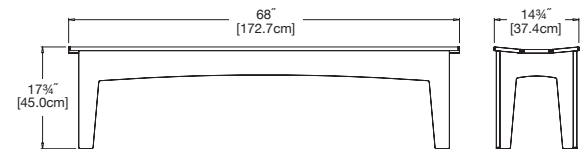

bench 47

SKU: AL-B47-(color code)

dimensions:
width: 47" (119.4cm)
depth: 16.75" (42.8cm)
height: 17.5" (44.7cm)

weight:
36 lbs (16.3kg)

use with:
Table 62 to seat two

288
reclaimed
milk jugs

shipping dimensions: 48" x 18" x 4"
shipping weight: 41 lbs (18.6kg)

bench 58

SKU: AL-B58-(color code)

dimensions:
width: 58" (147.3cm)
depth: 16.75" (42.8cm)
height: 17.5" (44.7cm)

weight:
46 lbs (20.8kg)

use with:
Table 72 to seat three

368
reclaimed
milk jugs

shipping dimensions: 58" x 18" x 4"
shipping weight: 46 lbs (20.9kg)

bench 68

SKU: AL-B68-(color code)

dimensions:
width: 68" (172.7cm)
depth: 14.75" (37.4cm)
height: 17.75" (45.0cm)

weight:
50 lbs (22.7kg)

use with:
Table 82 to seat four

400
reclaimed
milk jugs

shipping dimensions: Pallet
shipping weight: 58 lbs (26.3kg)

bench 81

SKU: AL-B81-(color code)

dimensions:
width: 81" (205.7cm)
depth: 14.75" (37.4cm)
height: 17.75" (45.0cm)

weight:
69 lbs (31.3kg)

use with:
Table 95 to seat five

552
reclaimed
milk jugs

shipping dimensions: Pallet
shipping weight: 78 lbs (35.4kg)