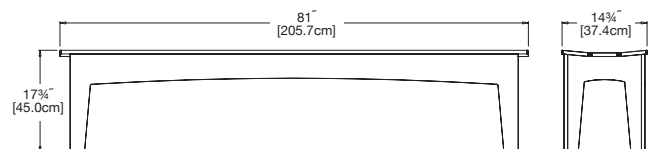

bench 47

SKU: AL-B47-(color code)

dimensions:
width: 47" (119.4cm)
depth: 16.75" (42.8cm)
height: 17.5" (44.7cm)

weight:
36 lbs (16.3kg)

use with:
Table 62 to seat two

288
reclaimed
milk jugs

shipping dimensions: 48" x 18" x 4"
shipping weight: 41 lbs (18.6kg)

bench 58

SKU: AL-B58-(color code)

dimensions:
width: 58" (147.3cm)
depth: 16.75" (42.8cm)
height: 17.5" (44.7cm)

weight:
46 lbs (20.8kg)

use with:
Table 72 to seat three

368
reclaimed
milk jugs

shipping dimensions: 58" x 18" x 4"
shipping weight: 46 lbs (20.9kg)

bench 68

SKU: AL-B68-(color code)

dimensions:
width: 68" (172.7cm)
depth: 14.75" (37.4cm)
height: 17.75" (45.0cm)

weight:
50 lbs (22.7kg)

use with:
Table 82 to seat four

400
reclaimed
milk jugs

shipping dimensions: Pallet
shipping weight: 58 lbs (26.3kg)

bench 81

SKU: AL-B81-(color code)

dimensions:
width: 81" (205.7cm)
depth: 14.75" (37.4cm)
height: 17.75" (45.0cm)

weight:
69 lbs (31.3kg)

use with:
Table 95 to seat five

552
reclaimed
milk jugs

shipping dimensions: Pallet
shipping weight: 78 lbs (35.4kg)