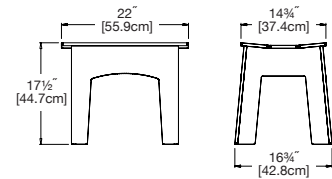

bench 22

SKU: AL-B22-(color code)

dimensions:
width: 22" (55.9cm)
depth: 16.75" (42.8cm)
height: 17.5" (44.7cm)

weight:
17 lbs (7.7kg)

use with:
any table to seat one

136
reclaimed
milk jugs

shipping dimensions: 24" x 18" x 4"
shipping weight: 20 lbs (9.1kg)

bench 47

SKU: AL-B47-(color code)

dimensions:
width: 47" (119.4cm)
depth: 16.75" (42.8cm)
height: 17.5" (44.7cm)

weight:
36 lbs (16.3kg)

use with:
Table 62 to seat two

288
reclaimed
milk jugs

shipping dimensions: 48" x 18" x 4"
shipping weight: 41 lbs (18.6kg)

bench 58

SKU: AL-B58-(color code)

dimensions:
width: 58" (147.3cm)
depth: 16.75" (42.8cm)
height: 17.5" (44.7cm)

weight:
46 lbs (20.8kg)

use with:
Table 72 to seat three

368
reclaimed
milk jugs

shipping dimensions: 58" x 18" x 4"
shipping weight: 46 lbs (20.9kg)

bench 68

SKU: AL-B68-(color code)

dimensions:
width: 68" (172.7cm)
depth: 14.75" (37.4cm)
height: 17.75" (45.0cm)

weight:
50 lbs (22.7kg)

use with:
Table 82 to seat four

400
reclaimed
milk jugs

shipping dimensions: Pallet
shipping weight: 58 lbs (26.3kg)