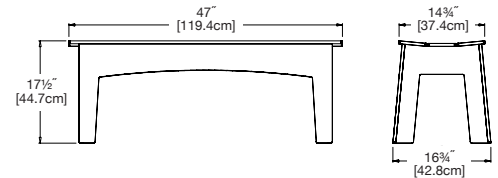

bench 22

SKU: AL-B22-(color code)

dimensions:
width: 22" (55.9cm)
depth: 16.75" (42.8cm)
height: 17.5" (44.7cm)

weight:
17 lbs (7.7kg)

use with:
any table to seat one

136
reclaimed
milk jugs

shipping dimensions: 24" x 18" x 4"
shipping weight: 20 lbs (9.1kg)

bench 47

SKU: AL-B47-(color code)

dimensions:
width: 47" (119.4cm)
depth: 16.75" (42.8cm)
height: 17.5" (44.7cm)

weight:
36 lbs (16.3kg)

use with:
Table 62 to seat two

288
reclaimed
milk jugs

shipping dimensions: 48" x 18" x 4"
shipping weight: 41 lbs (18.6kg)

bench 58

SKU: AL-B58-(color code)

dimensions:
width: 58" (147.3cm)
depth: 16.75" (42.8cm)
height: 17.5" (44.7cm)

weight:
46 lbs (20.8kg)

use with:
Table 72 to seat three

368
reclaimed
milk jugs

shipping dimensions: 58" x 18" x 4"
shipping weight: 46 lbs (20.9kg)

bench 68

SKU: AL-B68-(color code)

dimensions:
width: 68" (172.7cm)
depth: 14.75" (37.4cm)
height: 17.75" (45.0cm)

weight:
50 lbs (22.7kg)

use with:
Table 82 to seat four

400
reclaimed
milk jugs

shipping dimensions: Pallet
shipping weight: 58 lbs (26.3kg)