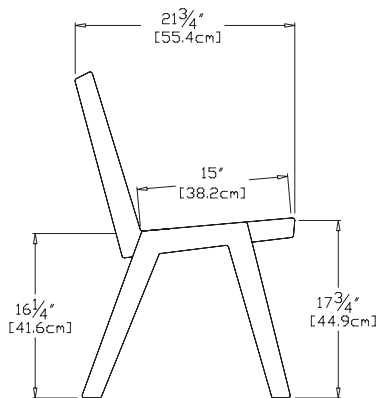

solid back:
AL-DC-(color code)

handle back:
AL-DCH-(color code)

*stack up to 4 chairs

charcoal: color code CG

black: color code BL

cloud: color code CW

leaf: color code LG

apple: color code AR

driftwood: color code DW

navy blue: color code NB

sky: color code SB

sunset: color code OR

collection: alfresco

material: 100% recycled HDPE

dimensions: width: 18.75" (47.6cm)
depth: 21.75" (55.4cm)
height: 32.5" (82.4cm)

weight: 19 lbs (8.6kg)

152
reclaimed
milk jugs

flat pack shipped
some assembly required

shipping dimensions: 22" x 22" x 4"
shipping weight: 22 lbs (10kg)