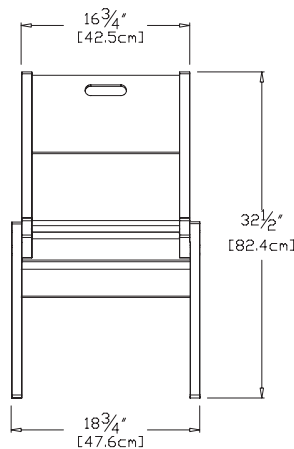

solid back:
AL-DC-(color code)

handle back:
AL-DCH-(color code)

*stack up to 4 chairs

charcoal: color code CG

black: color code BL

cloud: color code CW

leaf: color code LG

apple: color code AR

driftwood: color code DW

navy blue: color code NB

sky: color code SB

sunset: color code OR

collection: alfresco

material: 100% recycled HDPE

dimensions: width: 18.75" (47.6cm)
depth: 21.75" (55.4cm)
height: 32.5" (82.4cm)

weight: 19 lbs (8.6kg)

152
reclaimed
milk jugs

flat pack shipped
some assembly required

shipping dimensions: 22" x 22" x 4"
shipping weight: 22 lbs (10kg)