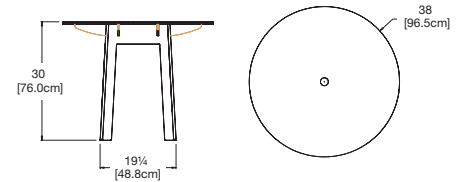

round table 38

seats 4

SKU: FA-RT38-(color code)

dimensions:
width: 38" (96.5cm)
depth: 38" (96.5cm)
height: 30" (76.0cm)

weight:
48.5 lbs (22.0kg)

use with:
fresh air bench 18

388
reclaimed
milk jugs

shipping dimensions: 48" x 6" x 39"
shipping weight: 64.5 lbs (29.3kg)

round table 60

seats 6

SKU: FA-RT60-(color code)

dimensions:
width: 60" (152.4cm)
depth: 60" (152.4cm)
height: 30" (76.0cm)

weight:
103 lbs (46.7kg)

use with:
fresh air bench 18

824
reclaimed
milk jugs

shipping dimensions: Pallet

table 62

seats 6

SKU: FA-T62-(color code)

dimensions:
width: 62" (157.5cm)
depth: 30" (76.2cm)
height: 30" (76.2cm)

weight:
83 lbs (37.6kg)

use with:
fresh air bench 48

664
reclaimed
milk jugs

shipping dimensions: Pallet

table 78

seats 8

SKU: FA-T72-(color code)

dimensions:
width: 78" (198.1cm)
depth: 30" (76.2cm)
height: 30" (76.2cm)

weight:
95 lbs (43.1kg)

use with:
fresh air bench 65

760
reclaimed
milk jugs

shipping dimensions: Pallet