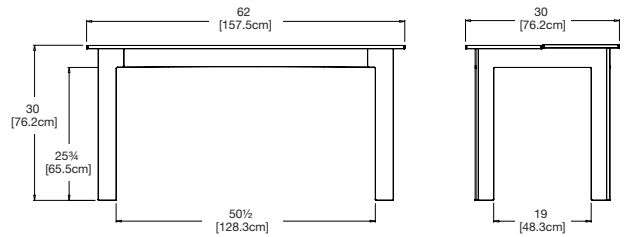

round table 38

seats 4

SKU: FA-RT38-(color code)

dimensions:
width: 38" (96.5cm)
depth: 38" (96.5cm)
height: 30" (76.0cm)

weight:
48.5 lbs (22.0kg)

use with:
fresh air bench 18

388
reclaimed
milk jugs

shipping dimensions: 48" x 6" x 39"
shipping weight: 64.5 lbs (29.3kg)

round table 60

seats 6

SKU: FA-RT60-(color code)

dimensions:
width: 60" (152.4cm)
depth: 60" (152.4cm)
height: 30" (76.0cm)

weight:
103 lbs (46.7kg)

use with:
fresh air bench 18

824
reclaimed
milk jugs

shipping dimensions: Pallet

table 62

seats 6

SKU: FA-T62-(color code)

dimensions:
width: 62" (157.5cm)
depth: 30" (76.2cm)
height: 30" (76.2cm)

weight:
83 lbs (37.6kg)

use with:
fresh air bench 48

664
reclaimed
milk jugs

shipping dimensions: Pallet

table 78

seats 8

SKU: FA-T72-(color code)

dimensions:
width: 78" (198.1cm)
depth: 30" (76.2cm)
height: 30" (76.2cm)

weight:
95 lbs (43.1kg)

use with:
fresh air bench 65

760
reclaimed
milk jugs

shipping dimensions: Pallet