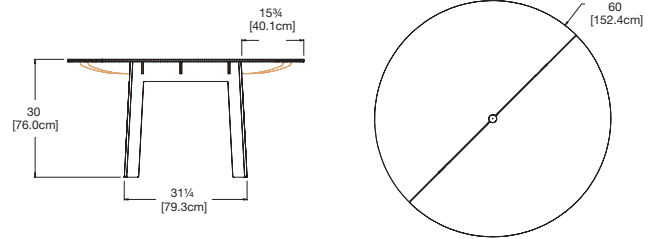

round table 38

seats 4

SKU: FA-RT38-(color code)

dimensions:
width: 38" (96.5cm)
depth: 38" (96.5cm)
height: 30" (76.0cm)

weight:
48.5 lbs (22.0kg)

use with:
fresh air bench 18

388
reclaimed
milk jugs

shipping dimensions: 48" x 6" x 39"
shipping weight: 64.5 lbs (29.3kg)

round table 60

seats 6

SKU: FA-RT60-(color code)

dimensions:
width: 60" (152.4cm)
depth: 60" (152.4cm)
height: 30" (76.0cm)

weight:
103 lbs (46.7kg)

use with:
fresh air bench 18

824
reclaimed
milk jugs

shipping dimensions: Pallet

table 62

seats 6

SKU: FA-T62-(color code)

dimensions:
width: 62" (157.5cm)
depth: 30" (76.2cm)
height: 30" (76.2cm)

weight:
83 lbs (37.6kg)

use with:
fresh air bench 48

664
reclaimed
milk jugs

shipping dimensions: Pallet

table 78

seats 8

SKU: FA-T72-(color code)

dimensions:
width: 78" (198.1cm)
depth: 30" (76.2cm)
height: 30" (76.2cm)

weight:
95 lbs (43.1kg)

use with:
fresh air bench 65

760
reclaimed
milk jugs

shipping dimensions: Pallet