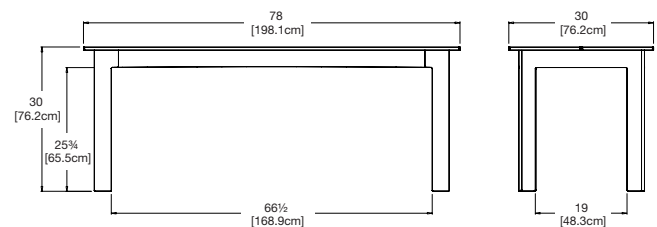

round table 60

seats 6

SKU: FA-RT60-(color code)

dimensions:
width: 60" (152.4cm)
depth: 60" (152.4cm)
height: 30" (76.0cm)

weight:
103 lbs (46.7kg)

use with:
fresh air bench 18

824
reclaimed
milk jugs

shipping dimensions: Pallet

table 62

seats 6

SKU: FA-T62-(color code)

dimensions:
width: 62" (157.5cm)
depth: 30" (76.2cm)
height: 30" (76.2cm)

weight:
83 lbs (37.6kg)

use with:
fresh air bench 48

664
reclaimed
milk jugs

shipping dimensions: Pallet

table 78

seats 8

SKU: FA-T72-(color code)

dimensions:
width: 78" (198.1cm)
depth: 30" (76.2cm)
height: 30" (76.2cm)

weight:
95 lbs (43.1kg)

use with:
fresh air bench 65

760
reclaimed
milk jugs

shipping dimensions: Pallet