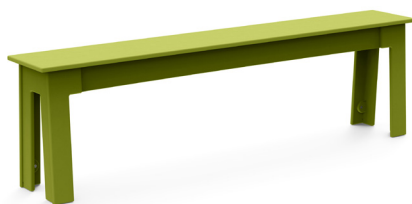

### bench 65

seats 3

**SKU:** FA-B65-(color code)

**dimensions:**

width: 65" (165.1cm)  
depth: 10" (25.4cm)  
height: 18" (45.7cm)

**weight:**

41 lbs (18.6kg)

**use with:**

fresh air  
table 78

**328**  
reclaimed  
milk jugs

**shipping dimensions:** 66" x 6" x 12"  
**shipping weight:** 50 lbs (22.7kg)