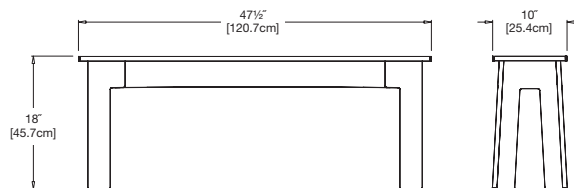

### bench 18

seats 1

**SKU:** FA-B18-(color code)

**dimensions:**

width: 18" (45.7cm)  
depth: 10" (25.4cm)  
height: 18" (45.7cm)

**weight:**

12 lbs (5.4kg)

**use with:**

### bench 48

seats 2

**SKU:** FA-B48-(color code)

**dimensions:**

width: 47.5" (120.7cm)  
depth: 10" (25.4cm)  
height: 18" (45.7cm)

**weight:**

32 lbs (14.6kg)

**use with:**

fresh air  
table 65

**256**  
reclaimed  
milk jugs

**shipping dimensions:** 48" x 12" x 6"  
**shipping weight:** 38 lbs (17.2kg)

### bench 65

seats 3

**SKU:** FA-B65-(color code)

**dimensions:**

width: 65" (165.1cm)  
depth: 10" (25.4cm)  
height: 18" (45.7cm)

**weight:**

41 lbs (18.6kg)

**use with:**