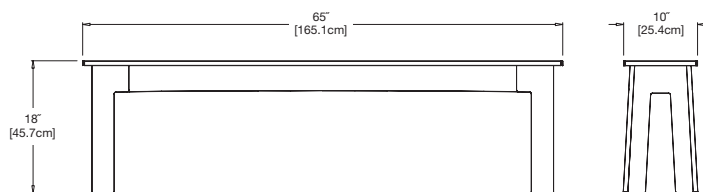

### bench 18

seats 1

**SKU:** FA-B18-(color code)

**dimensions:**

width: 18" (45.7cm)  
depth: 10" (25.4cm)  
height: 18" (45.7cm)

**weight:**

12 lbs (5.4kg)

**use with:**

### bench 48

seats 2

**SKU:** FA-B48-(color code)

**dimensions:**

width: 47.5" (120.7cm)  
depth: 10" (25.4cm)  
height: 18" (45.7cm)

**weight:**

32 lbs (14.6kg)

**use with:**

### bench 65

seats 3

**SKU:** FA-B65-(color code)

**dimensions:**

width: 65" (165.1cm)  
depth: 10" (25.4cm)  
height: 18" (45.7cm)

**weight:**

41 lbs (18.6kg)

**use with:**

fresh air  
table 78

**328**  
reclaimed  
milk jugs

**shipping dimensions:** 66" x 6" x 12"  
**shipping weight:** 50 lbs (22.7kg)