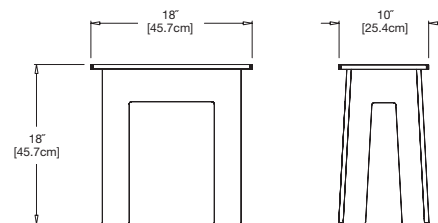

### bench 18

seats 1

**SKU:** FA-B18-(color code)

**dimensions:**

width: 18" (45.7cm)  
depth: 10" (25.4cm)  
height: 18" (45.7cm)

**weight:**

12 lbs (5.4kg)

**use with:**

fresh air  
tables

**96**  
reclaimed  
milk jugs

**shipping dimensions:** 20" x 20" x 4"  
**shipping weight:** 14 lbs (6.4kg)

### bench 48

seats 2

**SKU:** FA-B48-(color code)

**dimensions:**

width: 47.5" (120.7cm)  
depth: 10" (25.4cm)  
height: 18" (45.7cm)

**weight:**

32 lbs (14.6kg)

**use with:**

### bench 65

seats 3

**SKU:** FA-B65-(color code)

**dimensions:**

width: 65" (165.1cm)  
depth: 10" (25.4cm)  
height: 18" (45.7cm)

**weight:**

41 lbs (18.6kg)

**use with:**