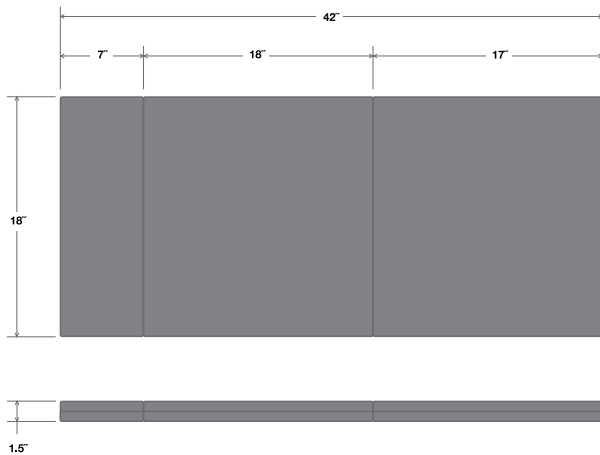

lollygagger cushion

canvas grey: LC-L-54048-0000

canvas black: LC-L-5408-0000

canvas white: LC-L-57003-0000

canvas red: LC-L-5403-0000

canvas navy: LC-L-5439-0000

canvas flax: LC-L-5492-0000

cast silver: LC-L-40433-0000

collection: lollygagger

works with:

dimensions: width: 18" (45.7cm)
depth: 1.5" (3.8cm)
height: 42" (106.7cm)

lollygagger lounges

lollygagger sofas

shipping dimensions: 22" x 22" x 4"
shipping weight: 5 lbs (2.27kg)

flat pack shipped