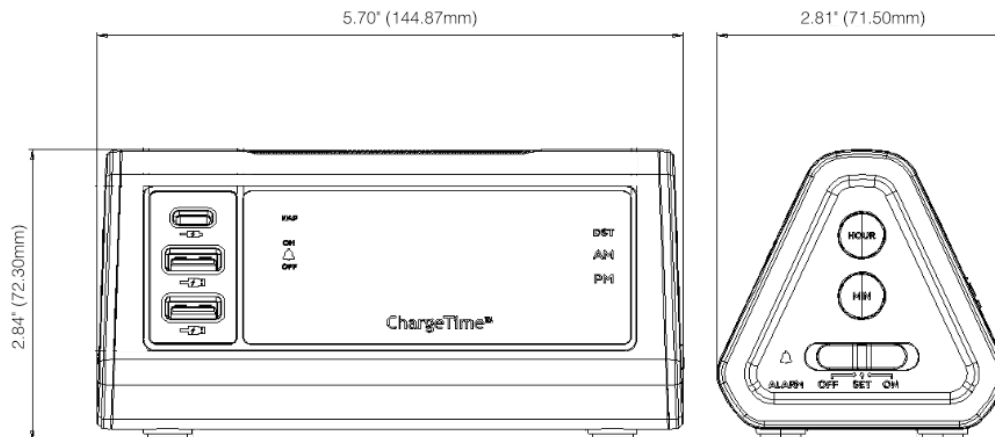

DIMENSIONS

Width: 5.70" (144.87mm), height: 2.84" (72.30mm), depth: 2.81" (71.50mm)

SPECIFICATION

- One USB-Type-C™ outlet, 5V/3A.
- Two USB Type A outlets, 5V/2.4A each.
- Battery backup for time and alarm time.
- Wide range input (100-240V) power supply with 1.5m DC cable.
- Power supply tips for US, EU or UK sockets.