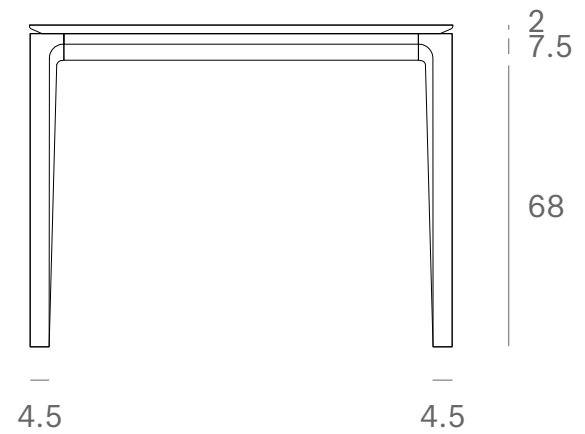

Ethnicraft

10270 - Teak Bok outdoor dining table - Dimensions (cm)

*Ethnicraft*

10270 - Teak Bok outdoor dining table - Dimensions (inches)