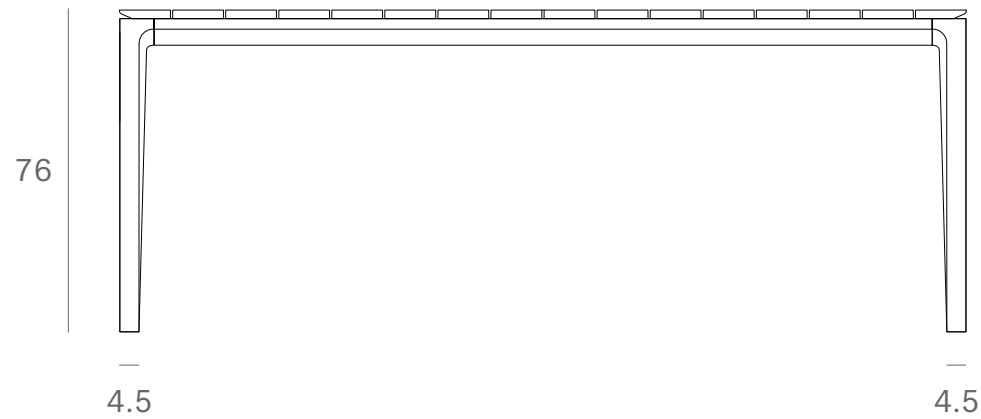

Ethnicraft

10270 - Teak Bok outdoor dining table - Dimensions (cm)

*Ethnicraft*

10270 - Teak Bok outdoor dining table - Dimensions (inches)