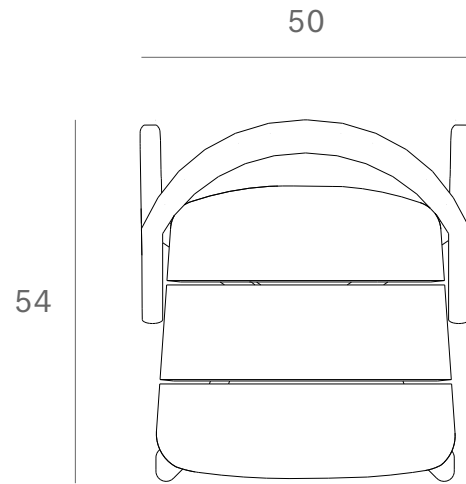

10155 - Teak Bok outdoor dining chair - Dimensions (cm)

*Ethnicraft*

10155 - Teak Bok outdoor dining chair - Dimensions (inches)