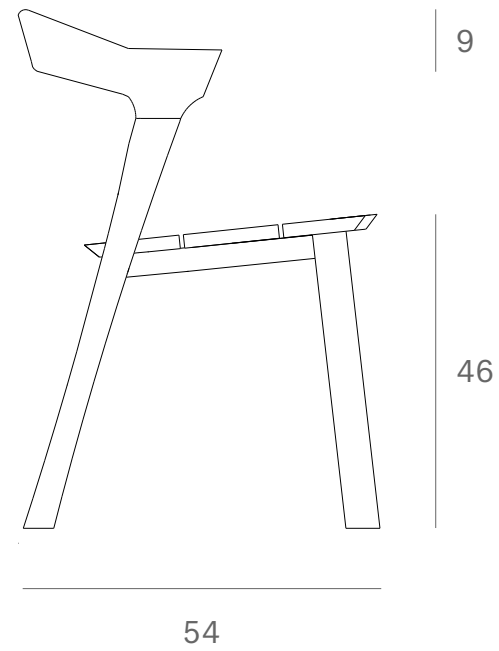

10155 - Teak Bok outdoor dining chair - Dimensions (cm)

*Ethnicraft*

10155 - Teak Bok outdoor dining chair - Dimensions (inches)