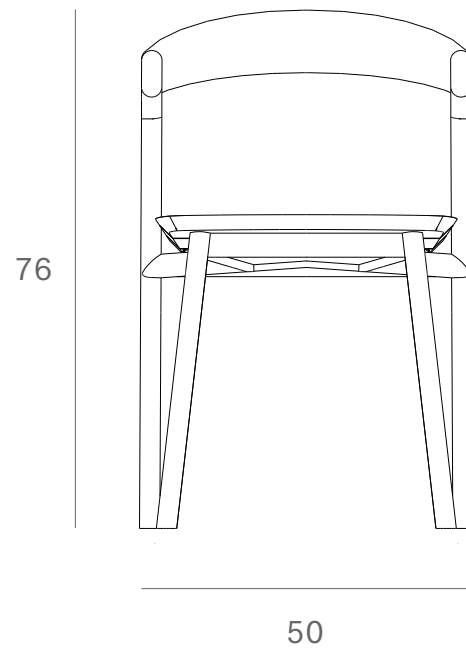

10155 - Teak Bok outdoor dining chair - Dimensions (cm)

*Ethnicraft*

10155 - Teak Bok outdoor dining chair - Dimensions (inches)