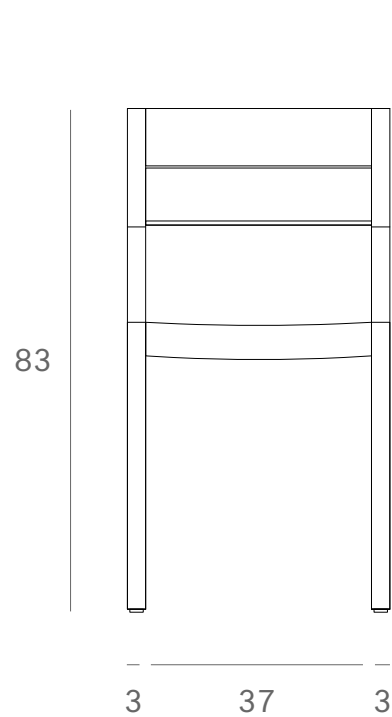

*Ethnicraft*

10285 - Teak Ex 1 outdoor dining chair - Dimensions (cm)

*Ethnicraft*

10285 - Teak Ex 1 outdoor dining chair - Dimensions (inches)