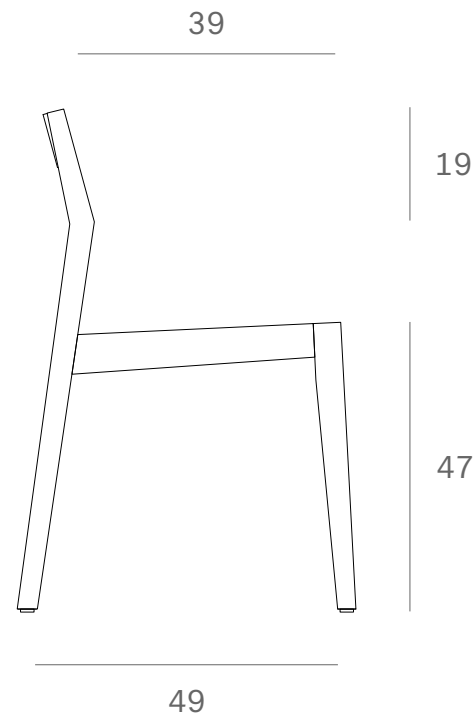

*Ethnicraft*

10285 - Teak Ex 1 outdoor dining chair - Dimensions (cm)

*Ethnicraft*

10285 - Teak Ex 1 outdoor dining chair - Dimensions (inches)