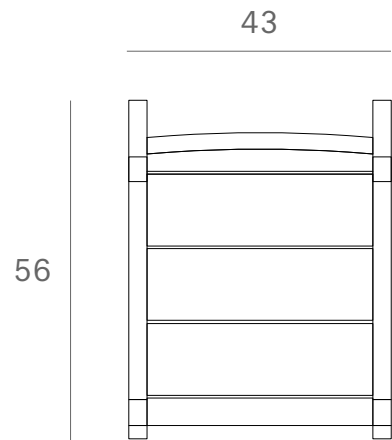

*Ethnicraft*

10285 - Teak Ex 1 outdoor dining chair - Dimensions (cm)

*Ethnicraft*

10285 - Teak Ex 1 outdoor dining chair - Dimensions (inches)