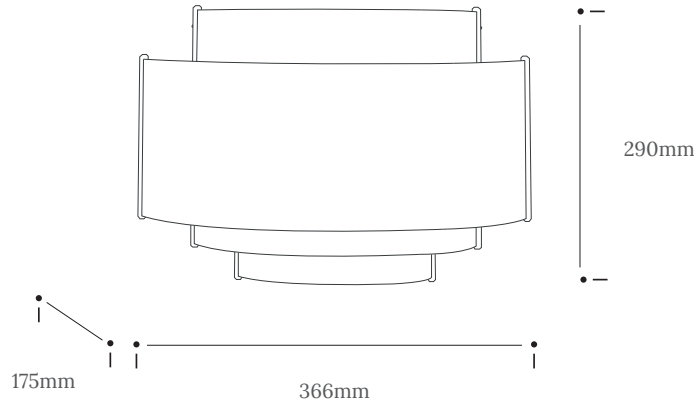

LEVEN WALL LIGHT

Product Specification

Tom Raffield

Leven Wall Light

Showcasing structural beauty. Inspired by the striking formations of smooth, sea-eroded cliff faces and ridged headlands that distinguish the north coast of Cornwall, the Leven Lighting Range effortlessly elevates space with its tiered drum aesthetic.

Meaning 'level' in Cornish, the Leven Wall Light is handcrafted using four tiers of curving oak or walnut timber that tautly wrap around a central plywood frame. Each layer of sustainably sourced wood builds a balanced silhouette of careful craftsmanship. Use the Leven Wall Light to illuminate hallways, living spaces and bedrooms alike as the versatile downlighting effect is suited to a myriad of interiors.

Glow beyond. Elevate your interior.

Product Type : Wall Light	SKU	Wood types	Dimensions L x W x H (mm)		Weight (kg)	
			Unboxed	Boxed	Unboxed	Boxed
Leven Wall Light	TR-LEVN-WL-O	Oak	366 x 175 x 290	470 x 465 x 325	0.51	
	TR-LEVN-WL-W	Walnut				
Materials	Oak	Walnut	Other materials			
			Birch ply frame			
Finish	Hanging bracket - Finished with a blend of natural wax oils to give a protective, hardwearing and beautiful finish. Shade - Non-toxic, hard wearing water based varnish - satin					
Wall kit options	Brushed steel rose and bulb holder 	Wall kit	Flex		Reccomended light bulb	
		Rose: Ø100mm E27 (240v)	-		Max 25W LED	
Care information	Dusting your light regularly and with a light feather duster should keep your light looking clean, otherwise wipe with a damp cloth and remove any moisture with a dry cloth. Gentle furniture polishes can also be used.					
Additional information	<ul style="list-style-type: none"> Suitable for use on 240v circuits. Installation instructions and fixings included. This product must be installed by a qualified electrician. 					