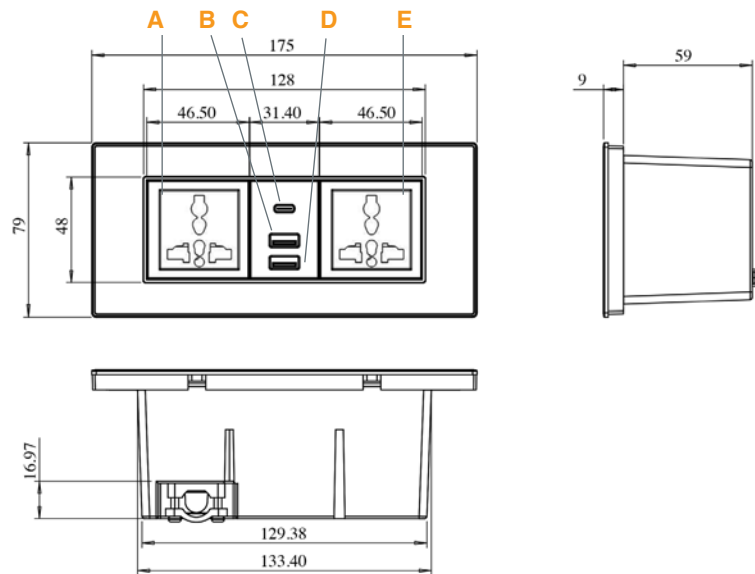

SPECIFICATION

PowerHub Front Ports

- **A** 125 / 230 VAC Universal Socket
- **B** Upper USB-A Port, 5VDC@2.4A
- **C** USB-C: 5VDC@3A
- **D** Lower USB-A Port, 5VDC@2.4A
- **E** 125 / 230 VAC Universal Socket