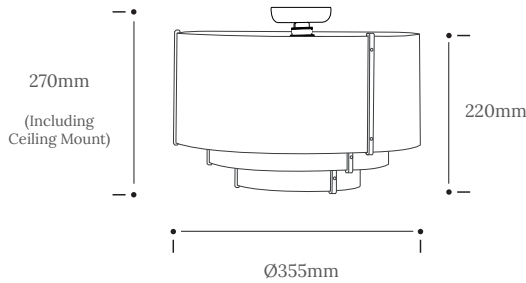

LEVEN FLUSH CEILING LIGHT

Product Specification

Tom Raffield

Leven Flush Ceiling Light