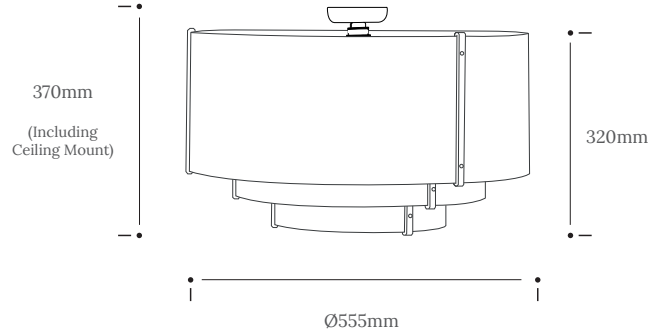

Leven Large Flush Ceiling Light

Showcasing structural beauty. Inspired by the striking formations of smooth, sea-eroded cliff faces and ridged headlands that distinguish the north coast of Cornwall, the Leven Lighting Range effortlessly elevates space with its tiered drum aesthetic.

Meaning 'level' in Cornish, the Leven Flush Ceiling Light is handcrafted using three tiers of curving oak or walnut timber that climb a central plywood frame summit. Secured at the seams with four brass accented rivets, each taut layer of sustainably sourced wood builds a balanced silhouette of careful craftsmanship. Suited to lower ceiling heights and smaller interiors, this compact variation of the Leven Pendant offers the same modern aesthetic and appeal as its full-sized counterpart, without taking up too much space.

Glow beyond. Elevate your interior.

Product Type : Flush Ceiling Light	SKU	Wood types	Dimensions L x W x H (mm)		Weight (kg)		
			Unboxed	Boxed	Unboxed	Boxed	
Leven Flush Ceiling Light	TR-LEVN-FL-O	Oak	Ø355 x 220 Ø355 x 270 with mount	470 x 465 x 325	0.47		
	TR-LEVN-FL-W	Walnut					
Leven Flush Ceiling Light Large	TR-LEVN-FL-O-LRG	Oak	Ø555 x 320 Ø555 x 370 with mount	615 x 615 x 390	1.1		
	TR-LEVN-FL-W-LRG	Walnut					
Materials	Oak	Walnut				Other materials	
						Birch ply hanging disk	
Finish	Non-toxic, hard wearing water based varnish - satin						
Ceiling kit options	Brushed steel rose and bulb holder	Ceiling kit	Flex		Reccomended light bulb		
		Ceiling rose: Ø100mm E27 (240v)	-		Max 25W LED		
Care information	Dusting your light regularly and with a light feather duster should keep your light looking clean, otherwise wipe with a damp cloth and remove any moisture with a dry cloth. Gentle furniture polishes can also be used.						
Additional information	Installation instructions included.						

Tom Raffield Ltd, F3 Church View Business Park, Bickland Water Rd, Falmouth TR11 4FZ, UK
tomraffield.com contact@tomraffield.com +44 (0) 1326 722725 #tomraffield @tomraffield

Due to the character of handcrafted natural products, all dimensions are approximate. Wood colour may slightly vary.
All products, prices and leadtimes are correct at time of print and are subject to change without notice.