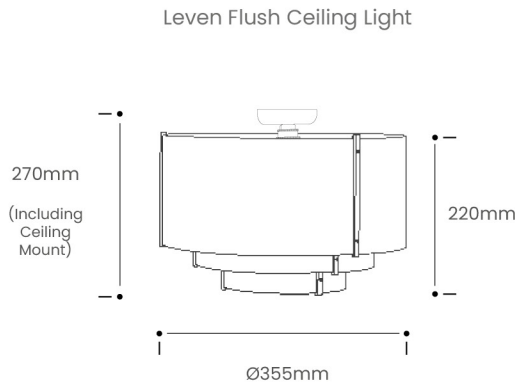

LEVEN FLUSH CEILING LIGHT

Tom Raffield

Product Specification

Showcasing structural beauty. Inspired by the striking formations of smooth, sea-eroded cliff faces and ridged headlands that distinguish the north coast of Cornwall, the Leven Lighting Range effortlessly elevates space with its tiered drum aesthetic.

Meaning 'level' in Cornish, the Leven Flush Ceiling Light is handcrafted using three tiers of curving oak or walnut timber that climb a central plywood frame summit. Secured at the seams with four brass accented rivets, each taut layer of sustainably sourced wood builds a balanced silhouette of careful craftsmanship. Suited to lower ceiling heights and smaller interiors, this compact variation of the Leven Pendant offers the same modern aesthetic and appeal as its full-sized counterpart, without taking up too much space.

Glow beyond. Elevate your interior.

Product Type : Flush Ceiling Light	SKU	Wood types	Dimensions L x W x H (mm)		Weight (kg)	
			Unboxed	Boxed	Unboxed	Boxed
Leven Flush Ceiling Light	TR-LEVN-FL-O	Oak	Ø355 x 220 Ø355 x 270 with mount	470 x 465 x 325	0.47	
	TR-LEVN-FL-W	Walnut				
Leven Flush Ceiling Light Large	TR-LEVN-FL-O-LRG	Oak	Ø555 x 320 Ø555 x 370 with mount	615 x 615 x 390	1.1	
	TR-LEVN-FL-W-LRG	Walnut				
Materials	Oak	Walnut	Other materials			Birch ply hanging disk
Finish	Non-toxic, hard wearing water based varnish - satin					
Ceiling kit options	Brushed steel rose and bulb holder	Ceiling kit	Flex	Recomended light bulb		
		Ceiling rose: Ø100mm E27 (240v)	-	Max 25W LED		
Care information	Dusting your light regularly and with a light feather duster should keep your light looking clean, otherwise wipe with a damp cloth and remove any moisture with a dry cloth. Gentle furniture polishes can also be used.					
Additional information	Installation instructions included.