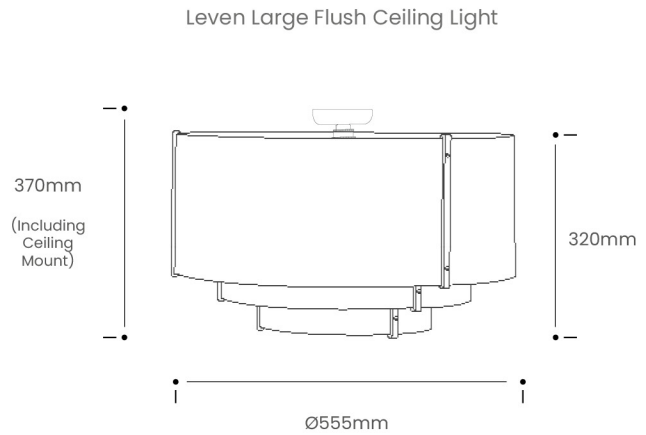

LEVEN FLUSH CEILING LIGHT

Tom Raffield

Product Specification

Showcasing structural beauty. Inspired by the striking formations of smooth, sea-eroded cliff faces and ridged headlands that distinguish the north coast of Cornwall, the Leven Lighting Range effortlessly elevates space with its tiered drum aesthetic.

Meaning 'level' in Cornish, the Leven Flush Ceiling Light is handcrafted using three tiers of curving oak or walnut timber that climb a central plywood frame summit. Secured at the seams with four brass accented rivets, each taut layer of sustainably sourced wood builds a balanced silhouette of careful craftsmanship. Suited to lower ceiling heights and smaller interiors, this compact variation of the Leven Pendant offers the same modern aesthetic and appeal as its full-sized counterpart, without taking up too much space.

Glow beyond. Elevate your interior.

Product Type : Flush Ceiling Light	SKU	Wood types	Dimensions L x W x H (mm)		Weight (kg)	
			Unboxed	Boxed	Unboxed	Boxed
Leven Flush Ceiling Light	TR-LEVN-FL-O	Oak	Ø355 x 220 Ø355 x 270 with mount	470 x 465 x 325	0.47	
	TR-LEVN-FL-W	Walnut				
Leven Flush Ceiling Light Large	TR-LEVN-FL-O-LRG	Oak	Ø555 x 320 Ø555 x 370 with mount	615 x 615 x 390	1.1	
	TR-LEVN-FL-W-LRG	Walnut				
Materials	Oak	Walnut	Other materials			Birch ply hanging disk
Finish	Non-toxic, hard wearing water based varnish - satin					
Ceiling kit options	Brushed steel rose and bulb holder	Ceiling kit	Flex	Recomended light bulb		
		Ceiling rose: Ø100mm E27 (240v)	-	Max 25W LED		
Care information	Dusting your light regularly and with a light feather duster should keep your light looking clean, otherwise wipe with a damp cloth and remove any moisture with a dry cloth. Gentle furniture polishes can also be used.					
Additional information	Installation instructions included.