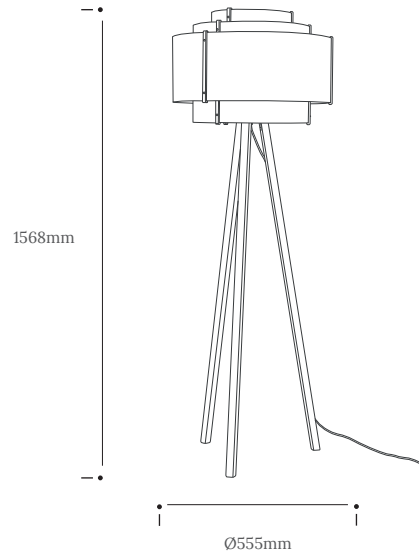

LEVEN DRUM FLOOR LIGHT

Product Specification

Tom Raffield

Leven Drum Floor Light

Showcasing structural beauty. Inspired by the striking formations of smooth, sea-eroded cliff faces and ridged headlands that distinguish the north coast of Cornwall, the Leven Lighting Range effortlessly elevates space with its tiered drum aesthetic.

Meaning 'level' in Cornish, the Leven Drum Floor Light is handcrafted using four tiers of curving oak or walnut timber that climb a central plywood frame summit. Secured at the seams with five brass accented rivets, each arching layer of sustainably sourced wood builds a balanced silhouette of careful craftsmanship. Use the Leven Drum Floor Light to brighten a myriad of contemporary living spaces that call out for sophisticated illumination.

Glow beyond. Elevate your interior.

Product Type : Floor Light	SKU	Wood types	Dimensions L x W x H (mm)		Weight (kg)	
			Unboxed	Boxed	Unboxed	Boxed
Leven Drum Floor Light	TR-LEVN-WDFLR-O	Oak	Ø555 x 1568	Shade 615 x 615 x 490	4.05	
	TR-LEVN-WDFLR-W	Walnut		Stand 1260 x 135 x 135		
Materials	Oak	Walnut	Other materials			
			Metal mounting plate		Birch ply frame	
Finish	Wooden floor stand - Finished with a blend of natural wax oils to give a protective, hardwearing and beautiful finish. Shade - Non-toxic, hard wearing water based varnish - satin					
Wiring kit options	Brass bulb holder with black inline foot switch and plug		Wiring kit	Flex	Reccomended light bulb	
			Plastic inline foot switch	Flex colour: grey fabric	Max 25W LED	
			E27 (240v)	Cable length: 240cm from plug to bulb holder		
Care information	Dusting your light regularly and with a light feather duster should keep your light looking clean, otherwise wipe with a damp cloth and remove any moisture with a dry cloth. Gentle furniture polishes can also be used.					
Additional information	- Suitable for use on 240v circuits. - This product can be plugged straight into a 240v outlet. - Assembly instructions and fixings included.					

Tom Raffield Ltd, F3 Church View Business Park, Bickland Water Rd, Falmouth TR11 4FZ, UK
tomraffield.com contact@tomraffield.com +44 (0) 1326 722725 #tomraffield @tomraffield

Due to the character of handcrafted natural products, all dimensions are approximate. Wood colour may slightly vary.
All products, prices and leadtimes are correct at time of print and are subject to change without notice.