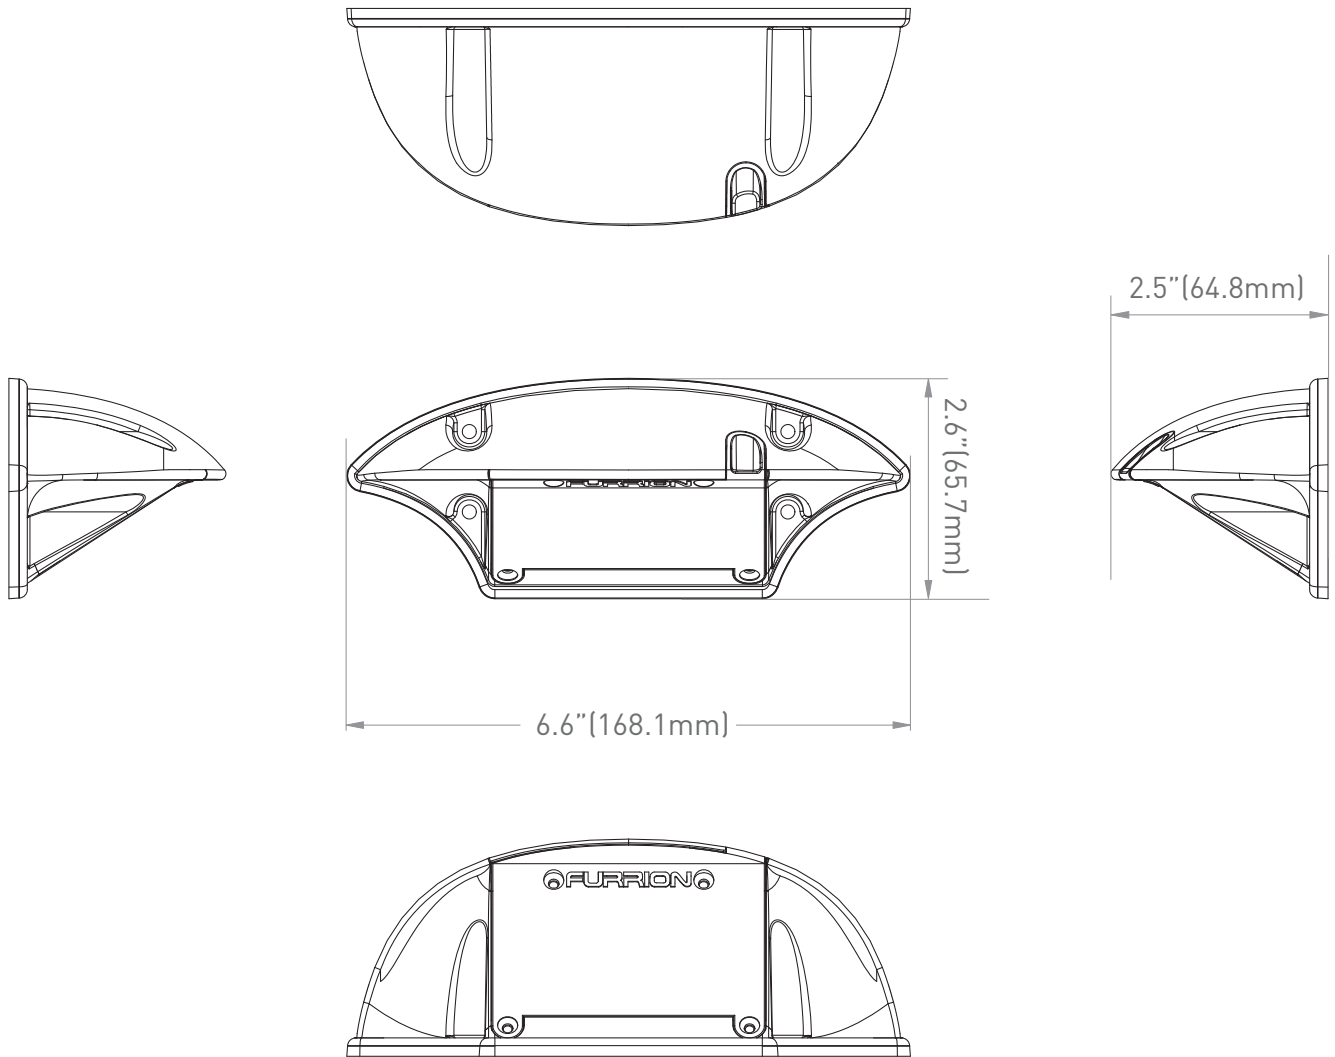

### Main Features

---

CMOS 120°  
VIEW ANGLE

INFRARED  
NIGHT VISION

CAMERA  
RESOLUTION

INTELLIGENT  
IR CUT FILTER

MOTION  
DETECT

WATERPROOF

## Specifications

Night Vision Distance	<16ft (5m)
CMOS Size	1/3"
Optical Lens	F2.0
IR Cut Filter	850nm Automatic
View Angle/Degree	120°
Working Current (IR ON)	<400mA@12V
Working Current (IR OFF)	<250mA@12V
Camera Pixel	720 x 480
Waterproof	IP65