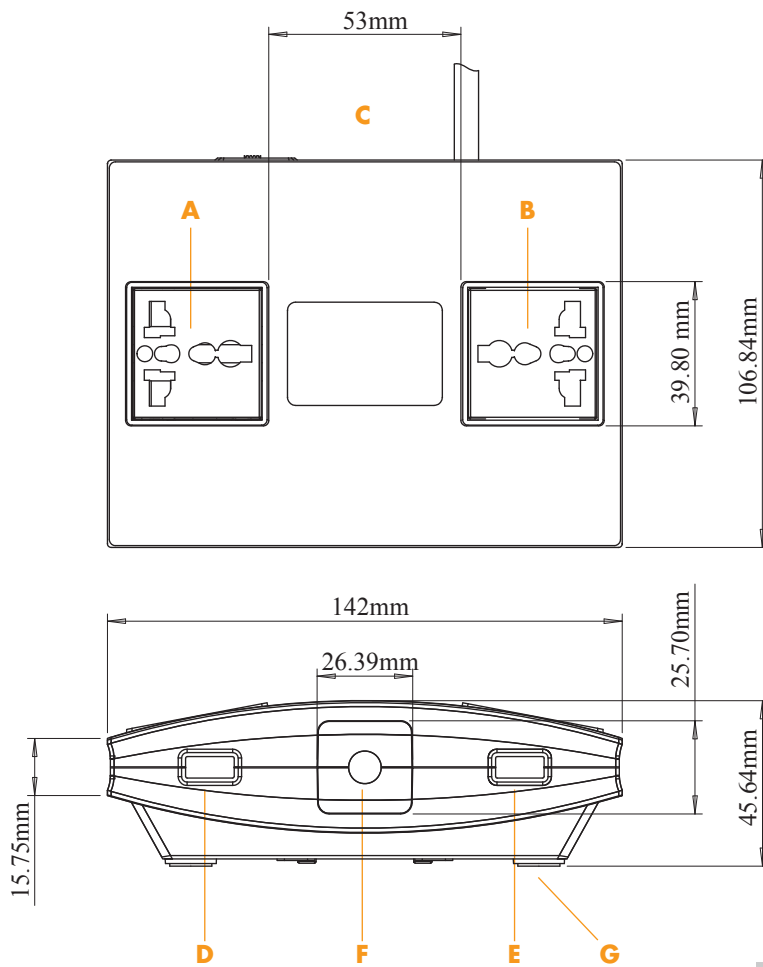

The perfect convenient Nightstand power solution for guests

- Provides guests with four easy-to-find charging outlets.
- Uniquely designed to sit on desk or nightstand.
- Two AC outlets and two USB device charging ports
- High-current/fast-charging USB port.
- Engineered for safety with 10-Amp integrated circuit breaker.
- Simple to install, durable construction for everyday use.
- Ethernet cable and other cable options available and sold separately.
- Optional mounting plate for secured horizontal and vertical mounting (sold separately)
- Top surface can be branded or used for guest instructions

Cable management.

Optional cable chamber allows you to utilize one product for both power charging and desktop cable management.

SPECIFICATION

H Single-Cable Grommet

I Dual-Chamber Grommet

J Cable Chamber Cover

Features

- A Universal 100-240V**
- B Universal 100-240V**
- C Ethernet Cable 1.8m (6ft) (optional)
- D 1.0 Amp High-Current USB Port
- E 2.1 Amp USB Port (optimized for tablet computers)
- F Cable Chamber (see grommet options)
- G Mounting Plate (sold separately)
- H Single-Cable Grommet (included)
- I Optional Dual-Cable Grommet (included)
- J Optional Cable Chamber Cover (included)
- K Power Supply Cable, 2.44m (8ft)
- L Overload Protect Switch

General Product Information

- Weight: Base 0.9 lbs
- Base plus PSU cable 1.8 lbs.
- Height: 1.80" (45.64 mm)
- Footprint: 5.6" W x 4.2" L (142mm x 106.8mm)

Optional Mounting Plate (sold separately)

Flat surface mount or right angle edge mount available.
Ask your sales rep for more info.