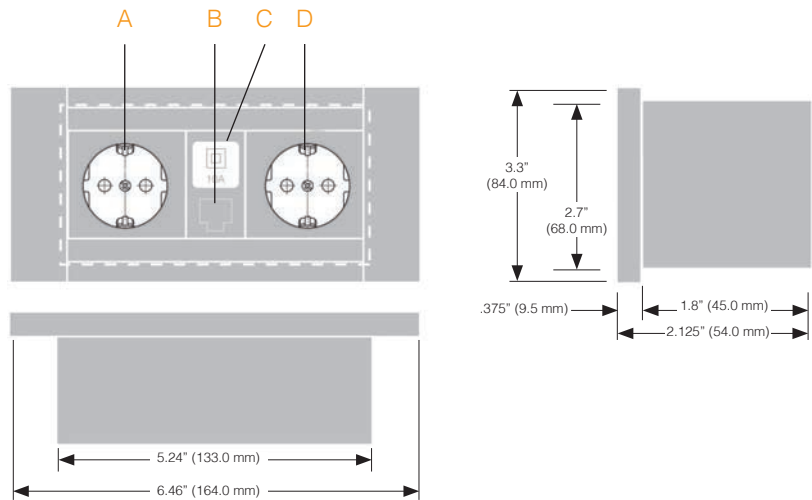

Outside Bezel Dimensions

6.46" x 3.3" (164 x 84 mm)

Wall Cut-Out Dimensions

5.3" x 2.8" (135 x 71 mm)

Installation cut sheet is available on request.

Certifications

CE approved (Universal Plug Configurations cannot be installed in EU or US)