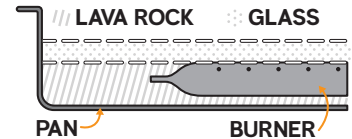

LAVA ROCK & GLASS

In order to use glass, you must lay down a layer of lava rock. Fill the pan with lava rock until it is level with the top of the burner. Then take your glass and lay it on top of the lava rock and burner. The glass should only be 3/4" to 1" thick, or just enough to cover the burner.