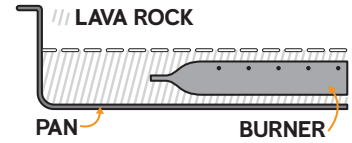

LAVA ROCK ONLY

When using lava rock, use enough to cover entire burner. Do not over-fill. Just use enough to hide the burner from view.