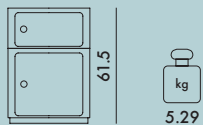

4931

4932
SI/silver finish