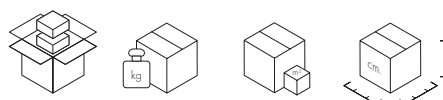

## MATERIAL

Batch-dyed or painted ABS

OPAQUE

03  
White

SI  
Silver

<b>4955</b>	1	3.9	0.076	43X43X41
<b>4959</b>	1	0.9	0.006	42X42X3.5
<b>4953</b>	1	2.7	0.046	43X43X25
<b>4931/4932</b>	1	3.9	0.076	43X43X41
	1	0.9	0.006	42X42X3.5
	1	2.7	0.046	43X43X25
<b>4935/4936</b>	3	8.1	0.139	43X43X25
	1	0.9	0.006	42X42X3.5
<b>4933/4934</b>	2	7.8	0.152	43X43X41
	1	0.9	0.006	42X42X3.5
<b>7900</b>	1	1.2	0.003	19X19X32