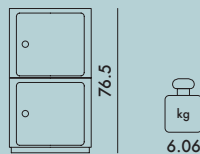

4933

4934
SI/silver finish