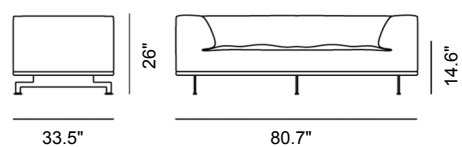

Delphi Sofa - Model 4510

By Hannes Wettstein, 2007

Model	4510 - 205x85 cm
About	The Delphi is elegant with an expansive feeling. A sensual, streamlined design that captures the essence of simplicity, in a striking aesthetic able to stand out or blend in. The unique curve of the inner armrests at either end is a signature detail. In between is an uninterrupted space for sitting, stretching out or lounging. The low back is aligned with the arms, which gives the sofa a sleek sophistication. All of which has earned the Delphi its reputation as a contemporary classic with a cool factor.
Product group	Sofas
Measurements	80.7" W x 33.5" D x 26" H Seat: 14.6" H
Weight	90 kg
Materials	Fully upholstered sofa. Inner frame of wood with nozag springs, cold cured foam and foam duvet. Available in fabric or leather. Aluminum or solid wood base.
Guarantee	Fredericia Furniture A/S offers a 7 year guarantee against manufacturing defects in standard products (materials and construction). Wear and damage to covers, surface treatment, inappropriate use and the like are not covered by the warranty.

Download   Click here to download images, architect files at our partner portal.

DRAWING

WOOD / METAL FRAME

Upholstery according to current price list.