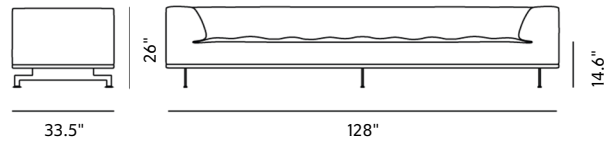

Drawing

Colours

FRAME FINISH

Upholstery according to current price list.

Fredericia