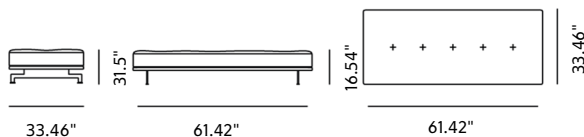

Drawing

Colours

FRAME FINISH

Upholstery according to current price list.