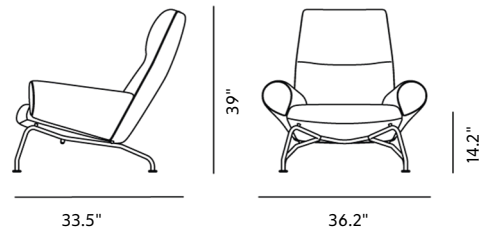

Colours

FRAME FINISH

Upholstery according to current price list.

Fredericia