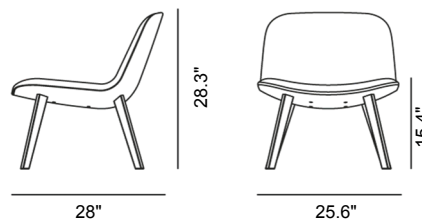

FRAME

Upholstery according to current price list.