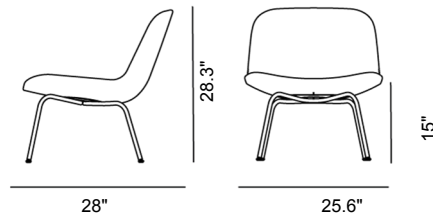

WOOD / METAL FRAME

BLACK

BRUSHED
STAINLESS
STEEL

Upholstery according to current price list.