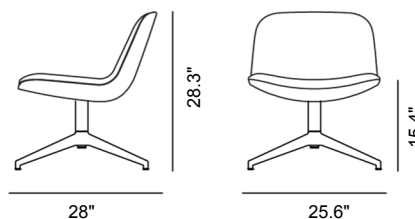

Eyes Lounge Swivel base

By Foersom & Hiort-Lorenzen, 2011

Model	4858 - Swivel base
About	With its gentle curves and slight angle back, it's an open invitation to sit back and stay a while. The simple shape lends itself to the opportunity to customise. Including variants with wooden legs, a swivel base or a 4-leg tube.
Product group	Lounge chairs
Measurements	25.6" W x 28" D x 28.3" H Seat: 15.4" H
Weight	16 kg
Materials	Fully upholstered shell in cold cured foam reinforced with a steel frame covered in fabric or leather. 4-point swivel base in polished or powder coated aluminum. Mounted with reversible plastic glides which can be changed to felt when reversed.
Guarantee	Fredericia Furniture A/S offers a 7 year guarantee against manufacturing defects in standard products (materials and construction). Wear and damage to covers, surface treatment, inappropriate use and the like are not covered by the warranty.
Download	Click here to download images, architect files at our partner portal.

DRAWING

WOOD / METAL FRAME

BLACK

POLISHED ALUMINIUM

Upholstery according to current price list.