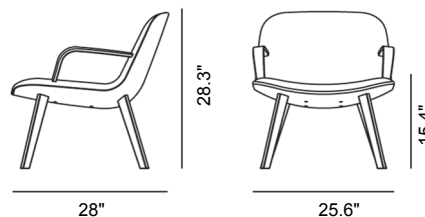

WOOD / METAL FRAME

Upholstery according to current price list.