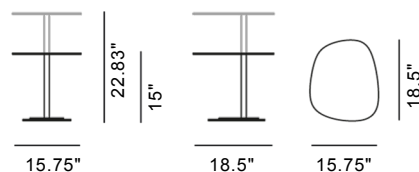

Insula Picolo Table

By Ernst & Jensen, 2014

Model	5198 - Side table
About	It's rare to find coffee tables that are asymmetrical yet balanced. Organic but still graphic. Such is the case with the Insula Table series by Ernst & Jensen. The slim, curved table top is supported by an angular frame, resulting in a truly distinctive design conceived in three sizes, which each attain a perfect sense of equilibrium. Almost like small islands, the tables have a floating feeling. Their striking silhouette makes them equally as beautiful as stand-alones or clustered together to form an archipelago.
Product group	Side tables
Measurements	15.75" W x 18.5" D x 15" / 22.83" H
Weight	8 kg
Materials	Side table in two heights. Tabletop in aluminum, base in steel. Finished with textured powder coating. Mounted with plastic glides. Please specify table height.
Guarantee	Fredericia Furniture A/S offers a 7 year guarantee against manufacturing defects in standard products (materials and construction). Wear and damage to covers, surface treatment, inappropriate use and the like are not covered by the warranty.
Download	Click here to download images, architect files at our partner portal.

DRAWING

TABLE TOPS

ALUMINIUM,
TEXTURED
BLACK

WOOD / METAL FRAME

ALUMINIUM,
TEXTURED
BLACK