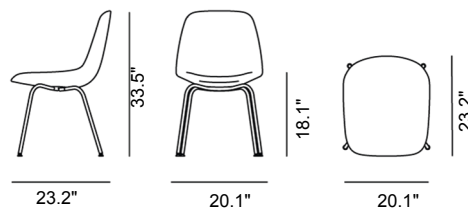

WOOD / METAL FRAME

BLACK

BRUSHED
STAINLESS
STEEL

Upholstery according to current price list.