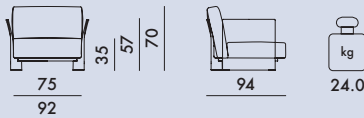

POP OUTDOOR 2007

Design Piero Lissoni with Carlo Tamborini

FRAME

Transparent or mass-dyed polycarbonate

Transparent Black

7041

Transparent frame

7241

Black frame

7042

Transparent frame