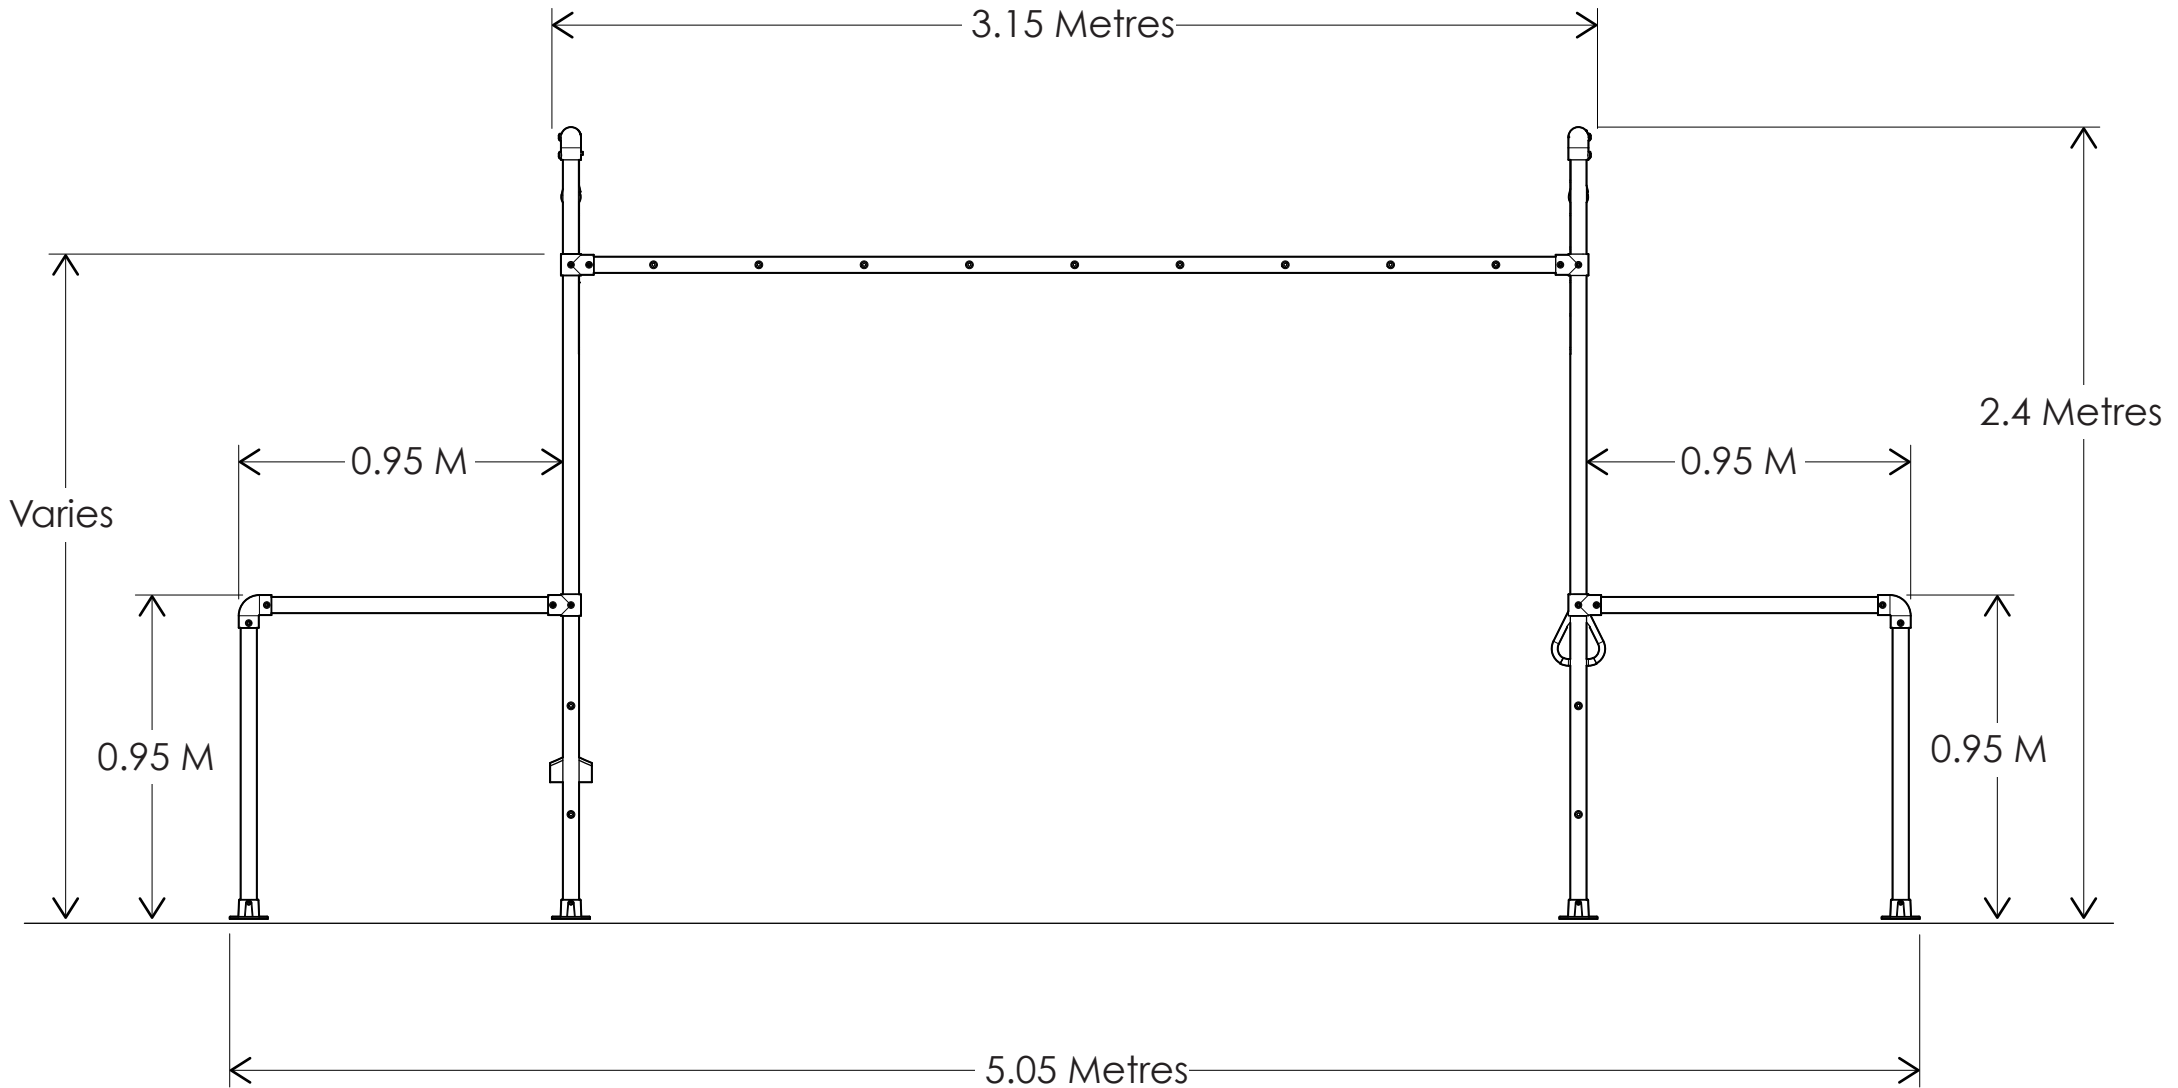

FUNKY MONKEY BARS® ORANGUTAN OVERALL DIMENSIONS

A minimum of 2.0 Metres clear fall zone is recommended around
the elevated hanging points of your Funky Monkey Bars®.

SIDE VIEW
(not to scale)

FUNKY MONKEY BARS® ORANGUTAN OVERALL DIMENSIONS

A minimum of 2.0 Metres clear fall zone is recommended around the elevated hanging points of your Funky Monkey Bars®.

PLAN VIEW
(not to scale)