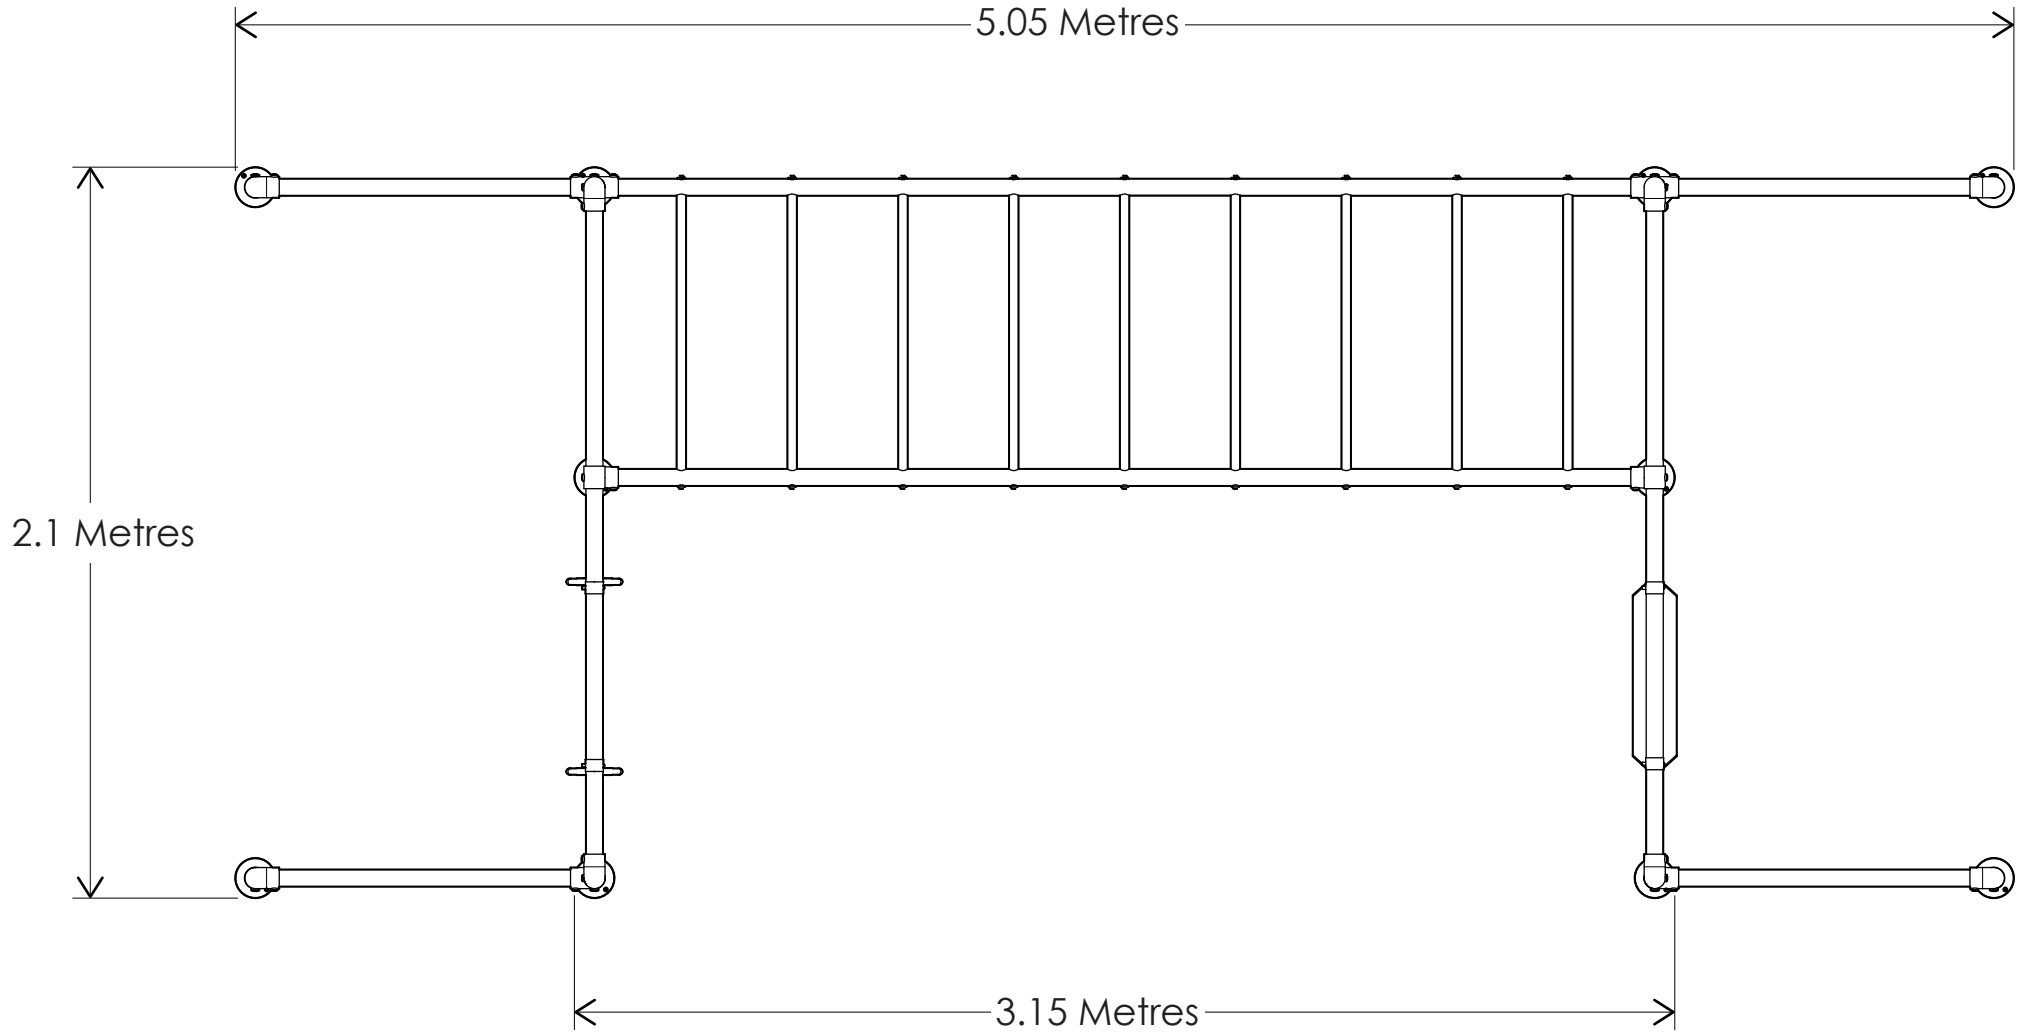

FUNKY MONKEY BARS® ORANGUTAN OVERALL DIMENSIONS

A minimum of 2.0 Metres clear fall zone is recommended around
the elevated hanging points of your Funky Monkey Bars®.

SIDE VIEW
(not to scale)

FUNKY MONKEY BARS® ORANGUTAN OVERALL DIMENSIONS

A minimum of 2.0 Metres clear fall zone is recommended around the elevated hanging points of your Funky Monkey Bars®.

PLAN VIEW
(not to scale)