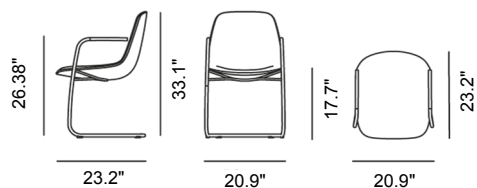

FRAME

BLACK

MAT
CHROME

Upholstery according to current price list.