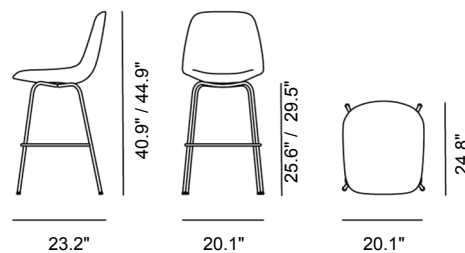

Eyes 4 Leg Barstool

By Foersom & Hiort-Lorenzen, 2007

Model	4830
About	The Eyes Barstool exemplifies a function-driven design where the form is all about comfort, with a touch of charisma. Seen in a softly curved shell that's engineered for leaning back with ease for hours on end.
Product group	Chairs & stools
Measurements	Counter: 20.1" W x 23.2" D x 40.9" H | Seat: 25.6" Bar: 20.1" W x 23.2" D x 44.9" H | Seat: 29.5"
Weight	12 kg
Materials	Barstool with shell in moulded cold cured foam reinforced with steel, fully upholstered in fabric or leather. Base of steel tube mounted with plastic glides. Felt glides available. Please specify bar or counter height.
Test	EN 16139:2013 (L1)
Guarantee	Fredericia Furniture A/S offers a 7 year guarantee against manufacturing defects in standard products (materials and construction). Wear and damage to covers, surface treatment, inappropriate use and the like are not covered by the warranty.
Download	Click here to download images, architect files at our partner portal.

DRAWING

WOOD / METAL FRAME

Upholstery according to current price list.