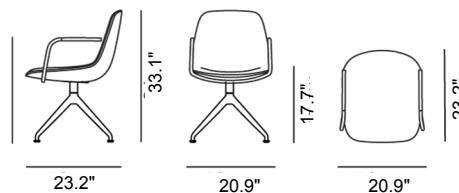

**Eyes Swivel Armchair**

By Foersom & Hiort-Lorenzen, 2007

<b>Model</b>	4820 - Swivel base
<b>About</b>	Eyes is an endearing design that can enliven any interior. The soft organic shape is like a welcoming gesture, inviting you to sit down and stay awhile. Eyes is a versatile series of chairs that you can truly personalise.
<b>Product group</b>	Chairs & stools
<b>Measurements</b>	20.9" W x 23.2" D x 33.1" H Seat: 17.7" H
<b>Weight</b>	14 kg
<b>Materials</b>	Chair with shell in moulded cold cured foam reinforced with steel, fully upholstered in fabric or leather. Armrests in stainless steel and leather. 4-point swivel base in aluminum. Mounted with reversible plastic glides which can be changed to felt when reversed. Castors available. The base is not height adjustable.
<b>Test</b>	EN 16139:2013 (L1)
<b>Guarantee</b>	Fredericia Furniture A/S offers a 7 year guarantee against manufacturing defects in standard products (materials and construction). Wear and damage to covers, surface treatment, inappropriate use and the like are not covered by the warranty.
<b>Download</b>	Click here to download images, architect files at our partner portal.

**DRAWING**

**WOOD / METAL FRAME**

BLACK

POLISHED ALUMINIUM

Upholstery according to current price list.