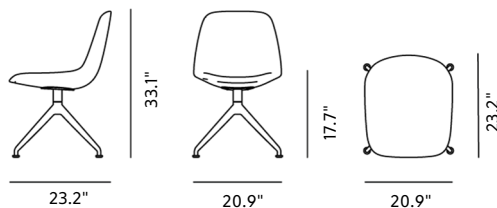

Product Sheet

Eyes Swivel Chair

By Foersom & Hiort-Lorenzen, 2007

Starting at LIST \$1,750

Model	4818 - Swivel base
About	Eyes is an endearing design that can enliven any interior. The soft organic shape is like a welcoming gesture, inviting you to sit down and stay awhile. Eyes is a versatile series of chairs that you can truly personalise.
Product group	Chairs & stools
Measurements	20.9" W x 23.2" D x 33.1" H Seat: 17.7" H
Weight	12 kg
Materials	Chair with shell in moulded cold cured foam reinforced with steel, fully upholstered in fabric or leather. 4-point swivel base in aluminum. Mounted with plastic glides. Felt glides and castors available. The base is not height adjustable.
Test	EN 16139:2013 (L1)
Guarantee	Fredericia Furniture A/S offers a five-year guarantee against manufacturing defects in standard products (materials and construction). Wear and damage to covers, surface treatment, inappropriate use and the like are not covered by the warranty.
Download	Download images, architect files at our partner portal on www.fredericia.com

Drawing

Colours

FRAME FINISH

Black

Polished aluminium

Upholstery according to current price list.