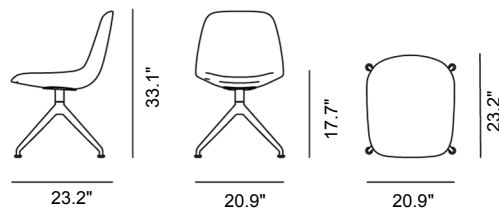

WOOD / METAL FRAME

BLACK

POLISHED ALUMINIUM

Upholstery according to current price list.