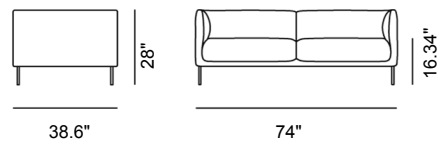

DRAWING

WOOD / METAL FRAME

BLACK

STAINLESS
STEEL,
BRUSHED

Upholstery according to current price list.