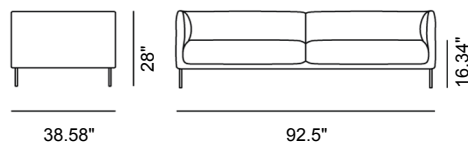

---

<b>Product group</b>	Sofas
----------------------	-------

---

<b>Measurements</b>	92.5" W x 38.58" D x 28" H Seat: 16.34" H
---------------------	--

---

<b>Weight</b>	90 kg
---------------	-------

---

<b>Materials</b>	Fully upholstered sofa. Inner frame of wood with nozag springs and cold cured foam. Cushions are fixed to the body of the sofa. Available in a limited selection of fabrics only. All covers are non-removable. Stainless steel base.
------------------	---

---

<b>Download</b>	<a href="#">Click here to download images, architect files at our partner portal.</a>
-----------------	---

---

---

**DRAWING**

---

**WOOD / METAL FRAME**

BLACK