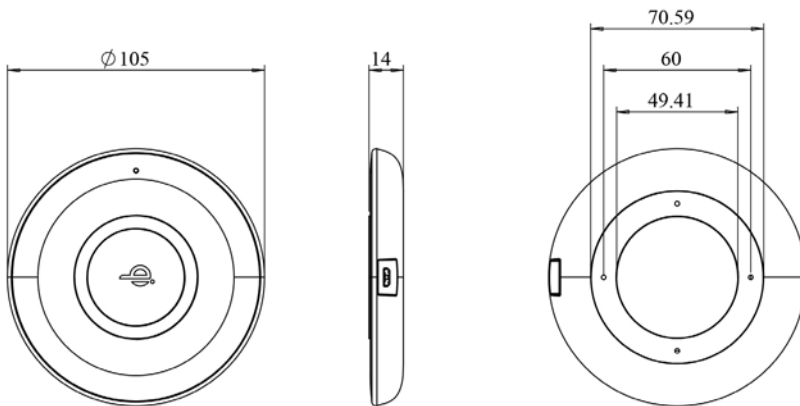

Specification

- Qi Certified, WPC Qi V1.2.4
- Wireless charging power 10 watts
- Powered by 12VDC adaptor (supplied) with 1.5m DC cable
- Intelligent two-color indicator to show working condition
- Overall dimensions 105mm (top diameter) x 14mm (Depth)

Security Options Included

4. Security ring with 4 screws + rubber feet
5. 3M adhesive pad + security screw
6. Security Lanyard with grub screw + screw / raw plug for furniture or wall.

Part number:

US - TA-8200-US-A00

UK - TA-8200-UK-A00

EU - TA-8200-EU-A00

SPECIFICATION

On-Desk Qi Charger Dimensions

Security Plate Dimensions

Security Options

- Secure to the desktop using the 3M Adhesive Pad
- Security plate options:
 - holds the power cord in place
 - can be screwed to the desktop and or held with the adhesive pad
 - a security lanyard can be added