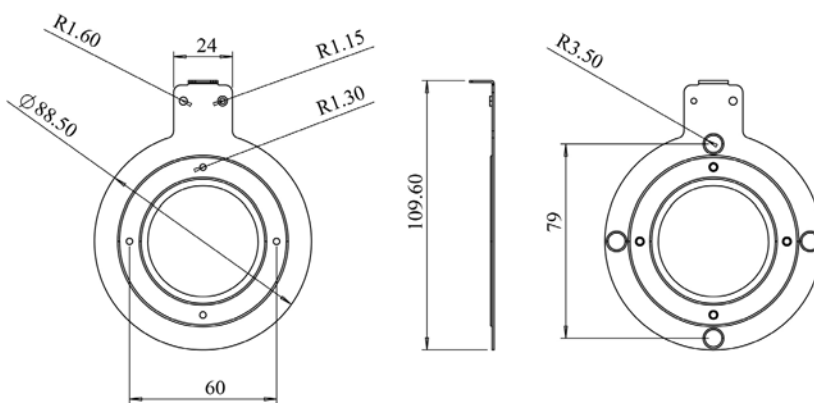

Specification

- Qi Certified, WPC Qi V1.2.4
- Wireless charging power 10 watts
- Powered by 12VDC adaptor (supplied) with 1.5m DC cable
- Intelligent two-color indicator to show working condition
- Overall dimensions 105mm (top diameter) x 14mm (Depth)

Security Options Included

4. Security ring with 4 screws + rubber feet
5. 3M adhesive pad + security screw
6. Security Lanyard with grub screw + screw / raw plug for furniture or wall.

Part number:

US - TA-8200-US-A00

UK - TA-8200-UK-A00

EU - TA-8200-EU-A00

SPECIFICATION

On-Desk Qi Charger Dimensions

Security Plate Dimensions

Security Options

- Secure to the desktop using the 3M Adhesive Pad
- Security plate options:
 - holds the power cord in place
 - can be screwed to the desktop and or held with the adhesive pad
 - a security lanyard can be added