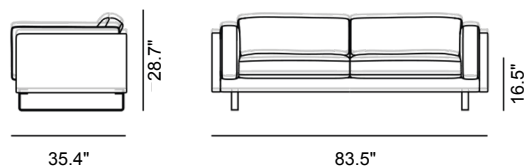

FRAME

Upholstery according to current price list.